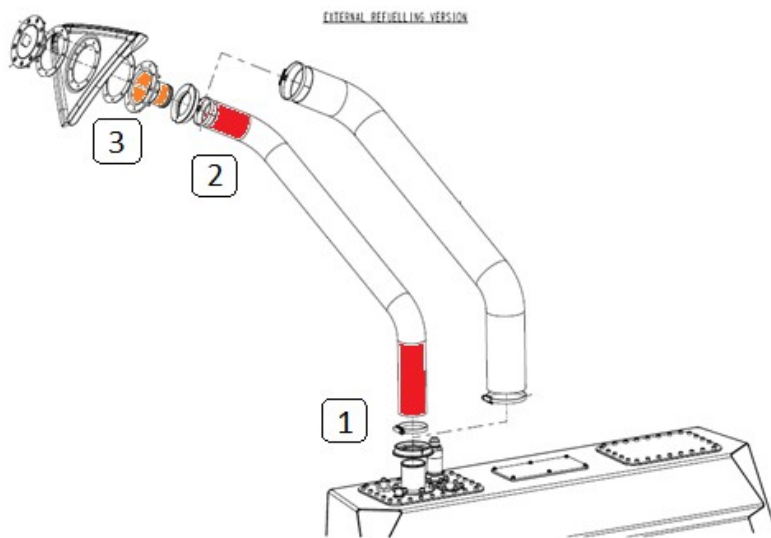

VOLKSWAGEN

Group Motorsport

Volkswagen
Motorsport

TN 2017 VAG 06 fuel refill hose

Application to:

- VAG cars with Sequential gear box
- VAG cars with DSG gear box

TN_VAG_06_17_fuel_refill_hose

Advisement

Dear customers:

We advise about the correct installation of the external refill hose on cars using external refueling.

The refill hose has two rubber layers. Be careful assembling the hose into the filler manifolds, assuring the inner layer doesn't retract.

It is recommended to fix firstly the hose on the tank filler neck (1), secondly to assemble the manifold into the hose (2) and finally bolt the manifold to the window plate (3).

View of the two layers