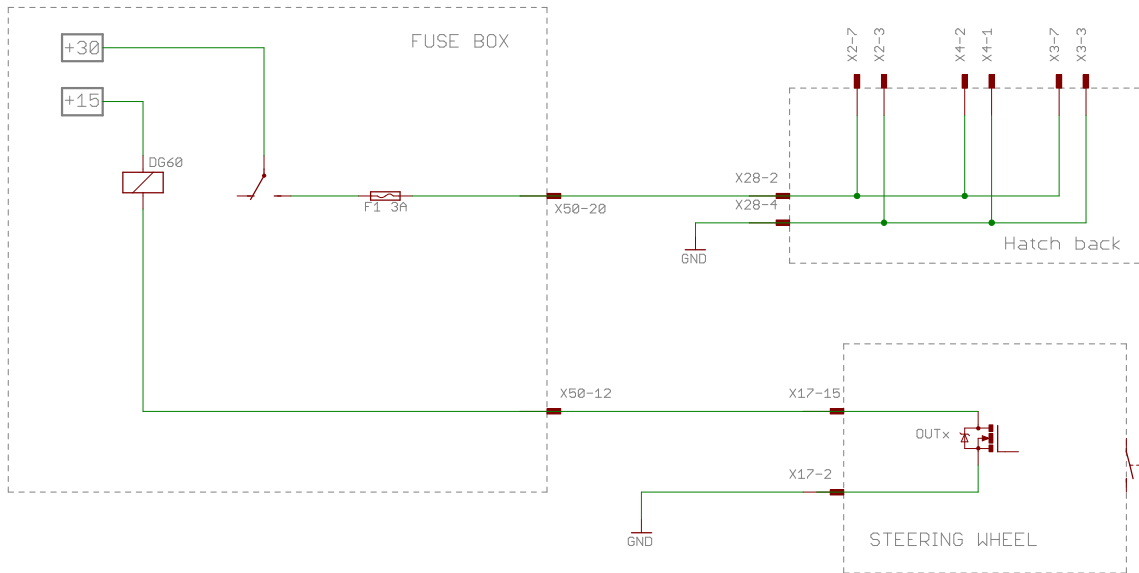

VOLKSWAGEN		
<small>AKTIENGESELLSCHAFT</small>		
TITLE: UW_GOLF_GTI_MY18_schematic_details		
Document Number:	WIPER	REV:
Date: 22/01/2018 17:06:46	Sheet: 3/28	

VOLKSWAGEN		
<small>AKTIENGESELLSCHAFT</small>		
TITLE: UW_GOLF_GTI_MY18_schematic_details		
Document Number:	Cockpit FAN	REV:
Date: 22/01/2018 17:06:46	Sheet: 4/28	