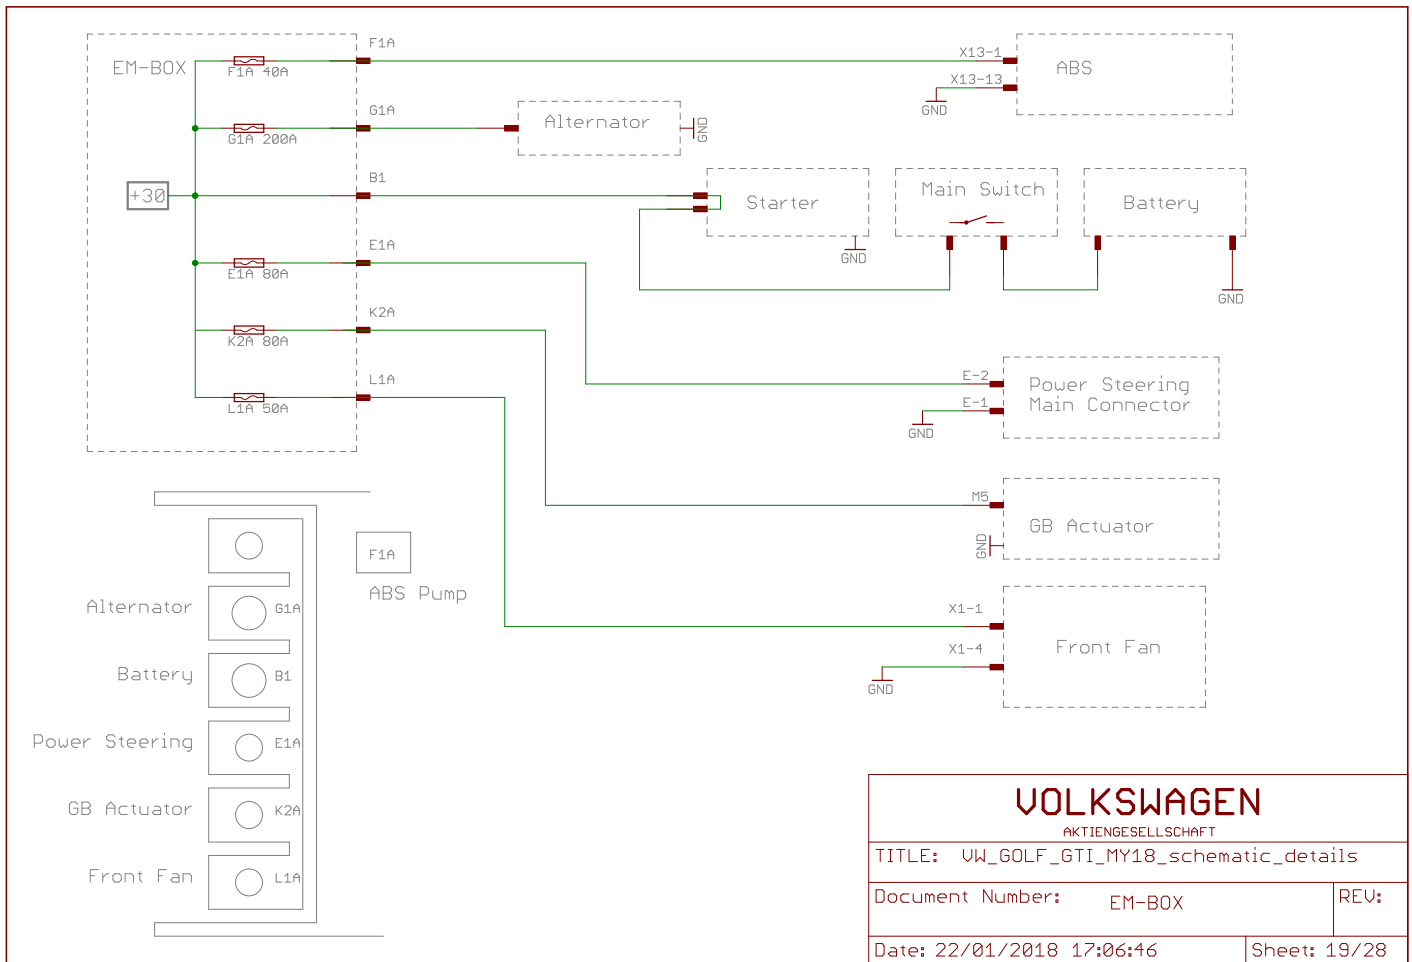

VOLKSWAGEN

AKTIENGESELLSCHAFT

TITLE: UW_GOLF_GTI_MY18_schematic_details

Document Number: EM-B0X

REV:

Date: 22/01/2018 17:06:46

Sheet: 19/28