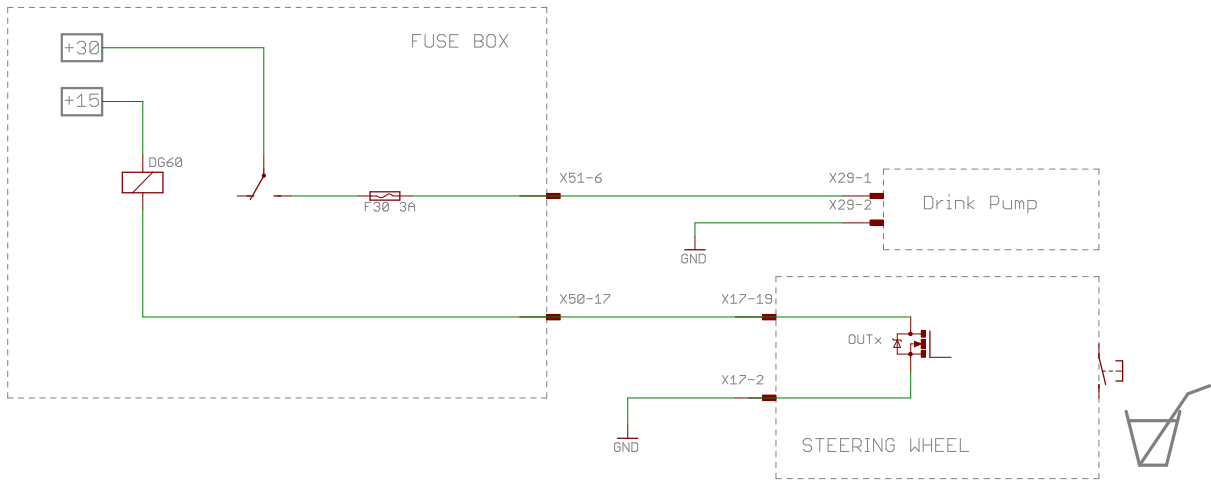

VOLKSWAGEN		
AKTIENGESELLSCHAFT		
TITLE: UW_GOLF_GTI_MY18_schematic_details		
Document Number:	DRINK	REV:
Date: 22/01/2018 17:06:46	Sheet: 2/28