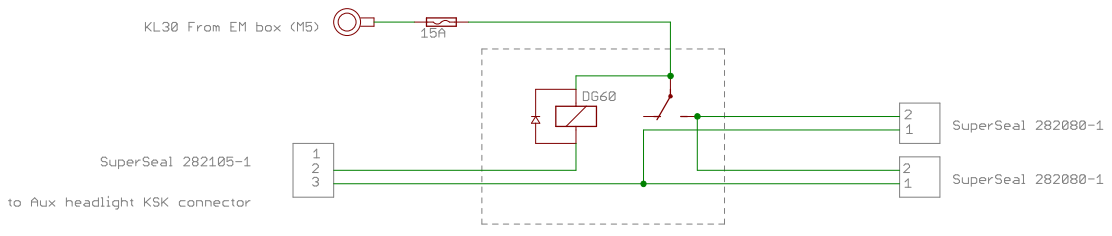

TITLE: UW_GOLF_GTI_MY18_schematic_details		
Document Number:	Auxiliar HeadLights	REV:
Date: 22/01/2018 17:06:46	Sheet: 27/28