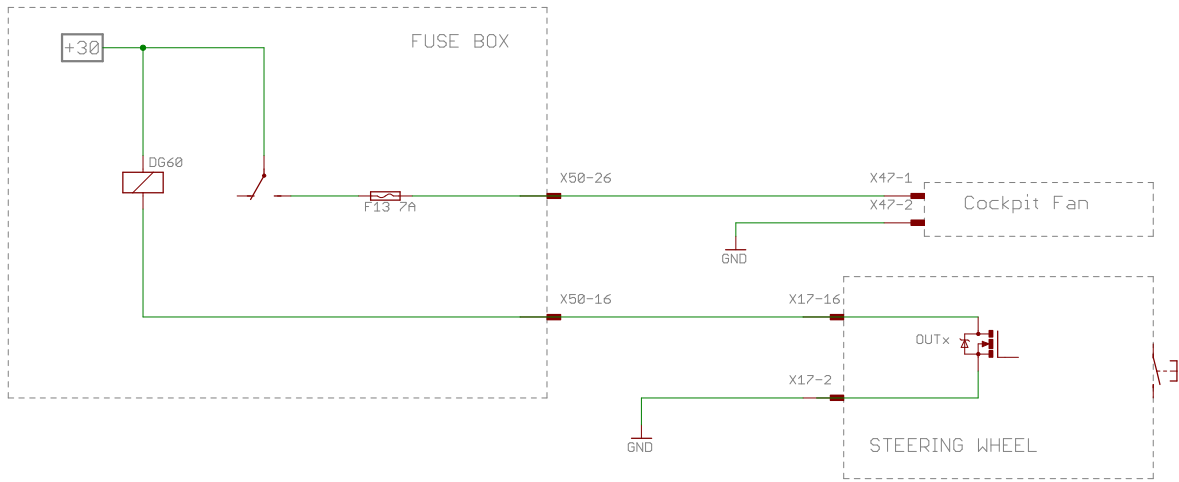

VOLKSWAGEN		
<small>AKTIENGESELLSCHAFT</small>		
TITLE: UW_GOLF_GTI_MY18_schematic_details		
Document Number:	WIPER	REV:
Date: 22/01/2018 17:06:46	Sheet: 3/28	

VOLKSWAGEN		
<small>AKTIENGESELLSCHAFT</small>		
TITLE: UW_GOLF_GTI_MY18_schematic_details		
Document Number:	Cockpit FAN	REV:
Date: 22/01/2018 17:06:46	Sheet: 4/28	