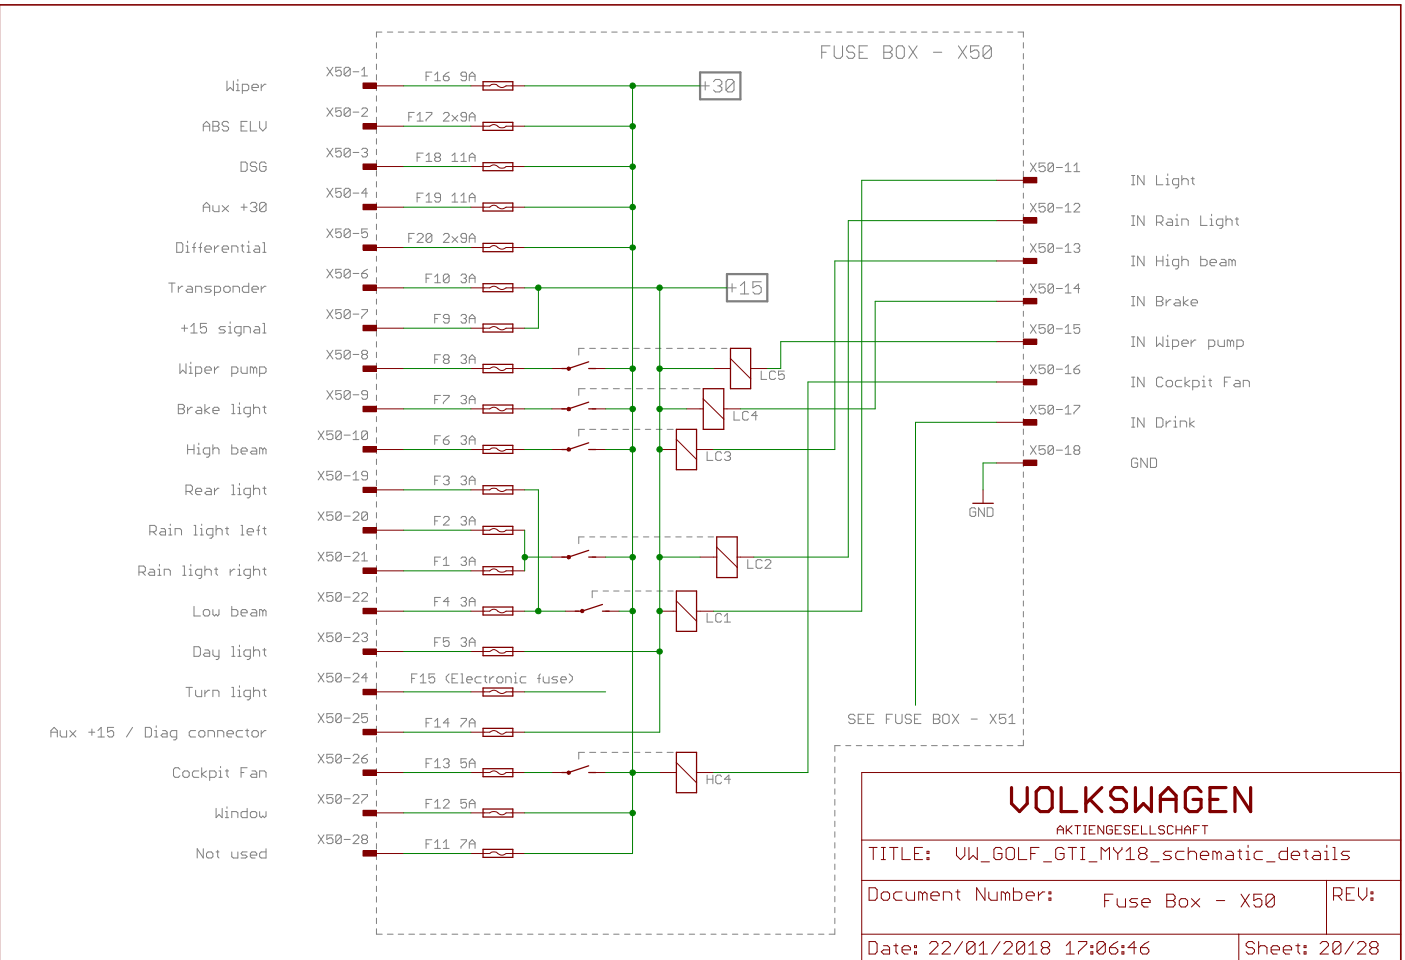

Date: 22/01/2018 17:06:46 Sheet: 18/28

VOLKSWAGEN

AKTIENGESELLSCHAFT

TITLE: UW_GOLF_GTI_MY18_schematic_details

Document Number: EM-B0X

REV:

Date: 22/01/2018 17:06:46

Sheet: 19/28