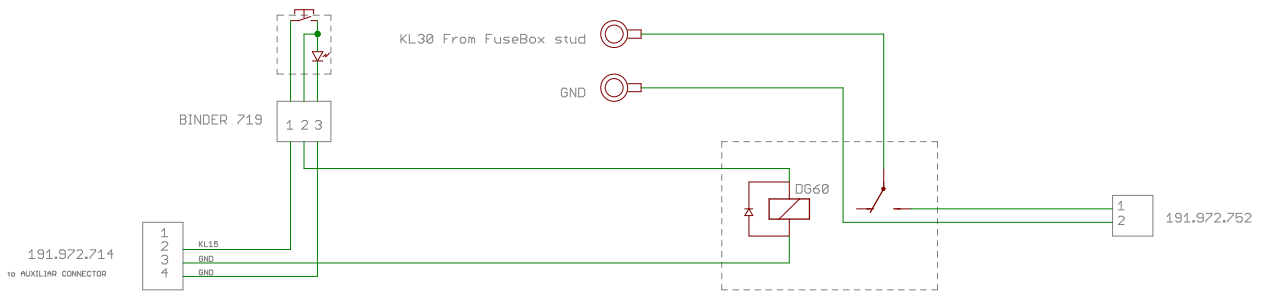

Document Number: Connector list

REV:

Date: 22/01/2018 17:06:46

Sheet: 26/28

TITLE: UW_GOLF_GTI_MY18_schematic_details		
Document Number:	Auxiliar HeadLights	REV:
Date: 22/01/2018 17:06:46	Sheet: 27/28	

TITLE: UW_GOLF_GTI_MY18_schematic_details		
Document Number:	Windscreen heater	REV:
Date: 22/01/2018 17:06:46	Sheet: 28/28	