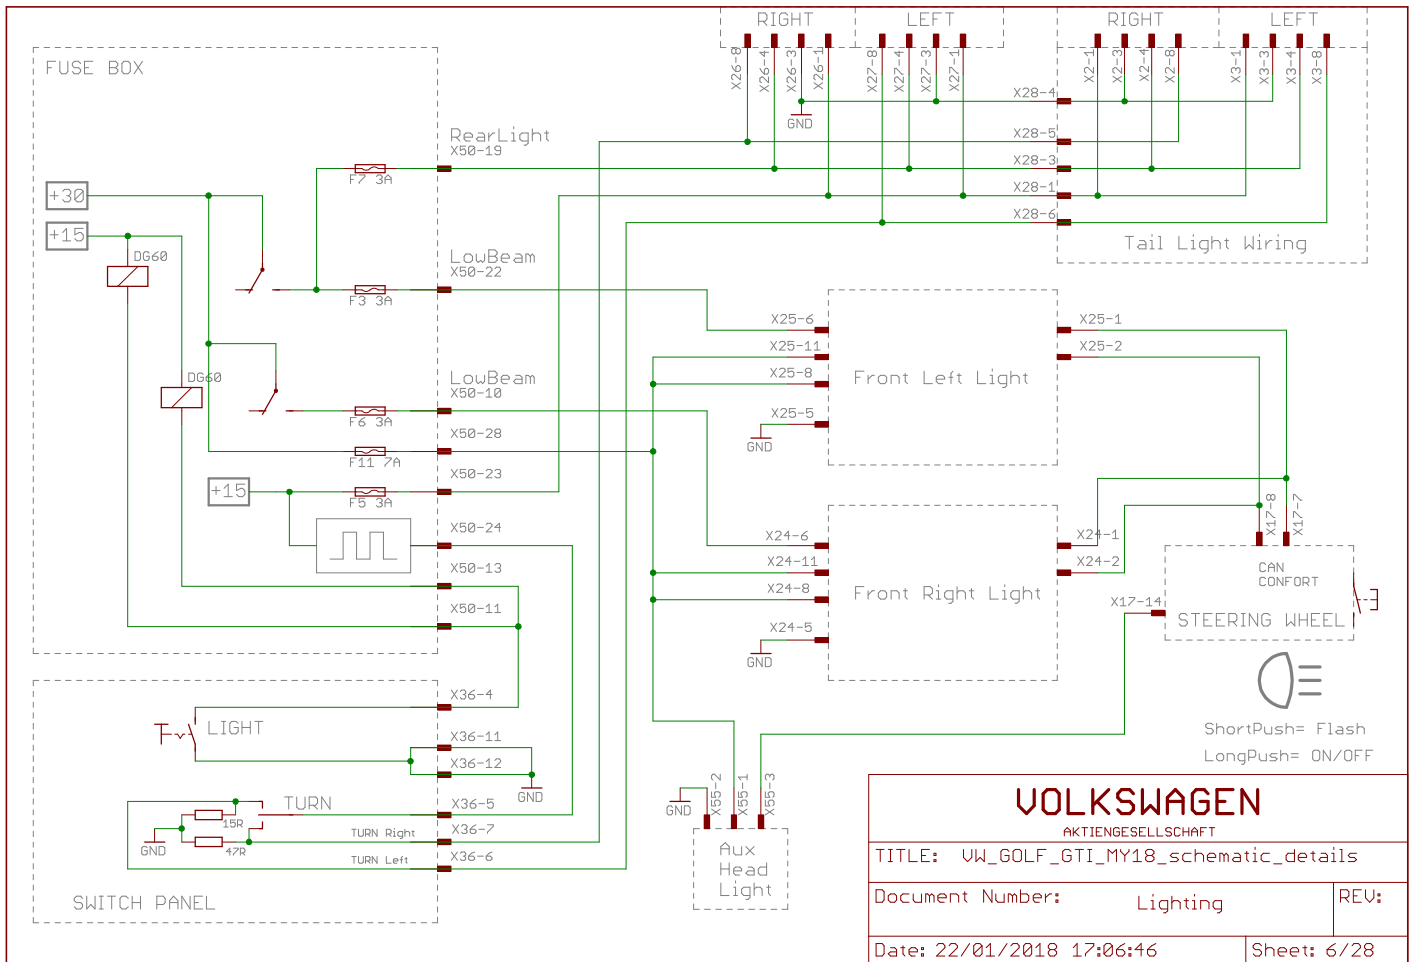

VOLKSWAGEN

AKTIENGESELLSCHAFT

TITLE: UW_GOLF_GTI_MY18_schematic_details

Document Number: Lighting

REV:

Date: 22/01/2018 17:06:46

Sheet: 6/28