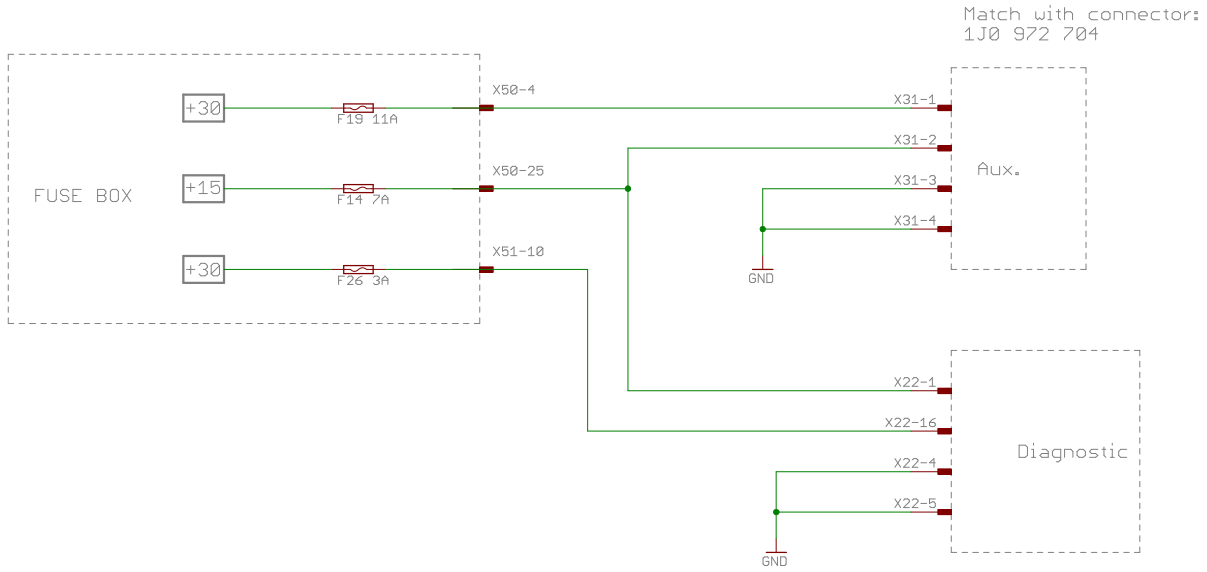

VOLKSWAGEN

AKTIENGESELLSCHAFT

TITLE: UW_GOLF_GTI_MY18_schematic_details

Document Number: Auxiliar / Diagnostic REV:

Date: 22/01/2018 17:06:46

Sheet: 22/28