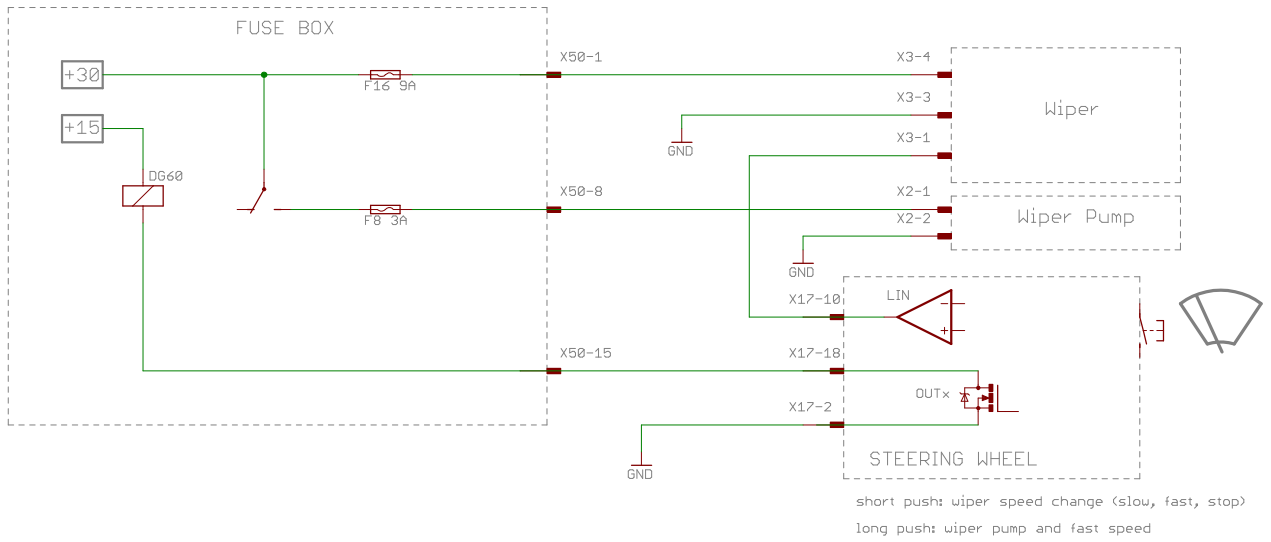

VOLKSWAGEN		
<small>AKTIENGESELLSCHAFT</small>		
TITLE: UW_GOLF_GTI_MY18_schematic_details		
Document Number:	WIPER	REV:
Date: 22/01/2018 17:06:46	Sheet: 3/28	

VOLKSWAGEN		
<small>AKTIENGESELLSCHAFT</small>		
TITLE: UW_GOLF_GTI_MY18_schematic_details		
Document Number:	Cockpit FAN	REV:
Date: 22/01/2018 17:06:46	Sheet: 4/28	