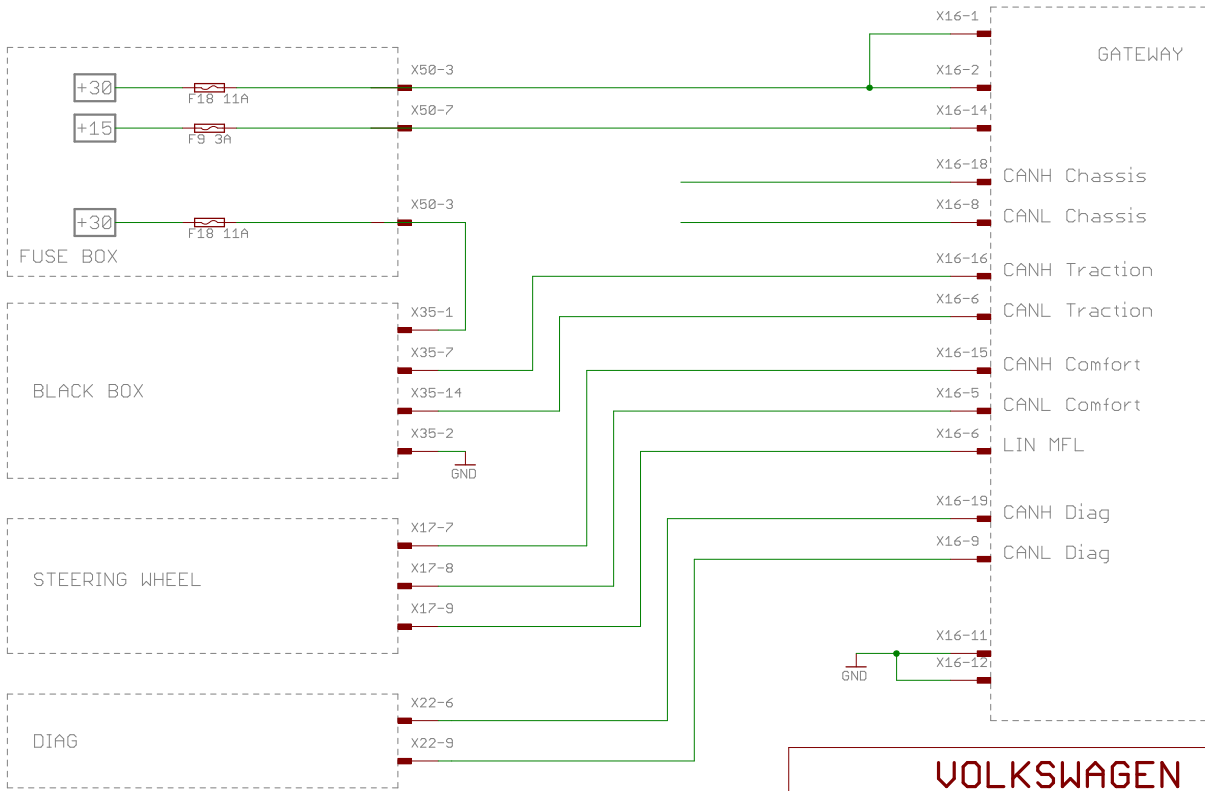

Document Number: GearBox

REV:

Date: 22/01/2018 17:06:46

Sheet: 13/28

VOLKSWAGEN

AKTIENGESELLSCHAFT

TITLE: UW_GOLF_GTI_MY18_schematic_details

Document Number: DSG REV:

Date: 22/01/2018 17:06:46 Sheet: 14/28

VOLKSWAGEN		
<small>AKTIENGESELLSCHAFT</small>		
TITLE: UW_GOLF_GTI_MY18_schematic_details		
Document Number:	POWER STEERING	REV:
Date: 22/01/2018 17:06:46	Sheet: 15/28	