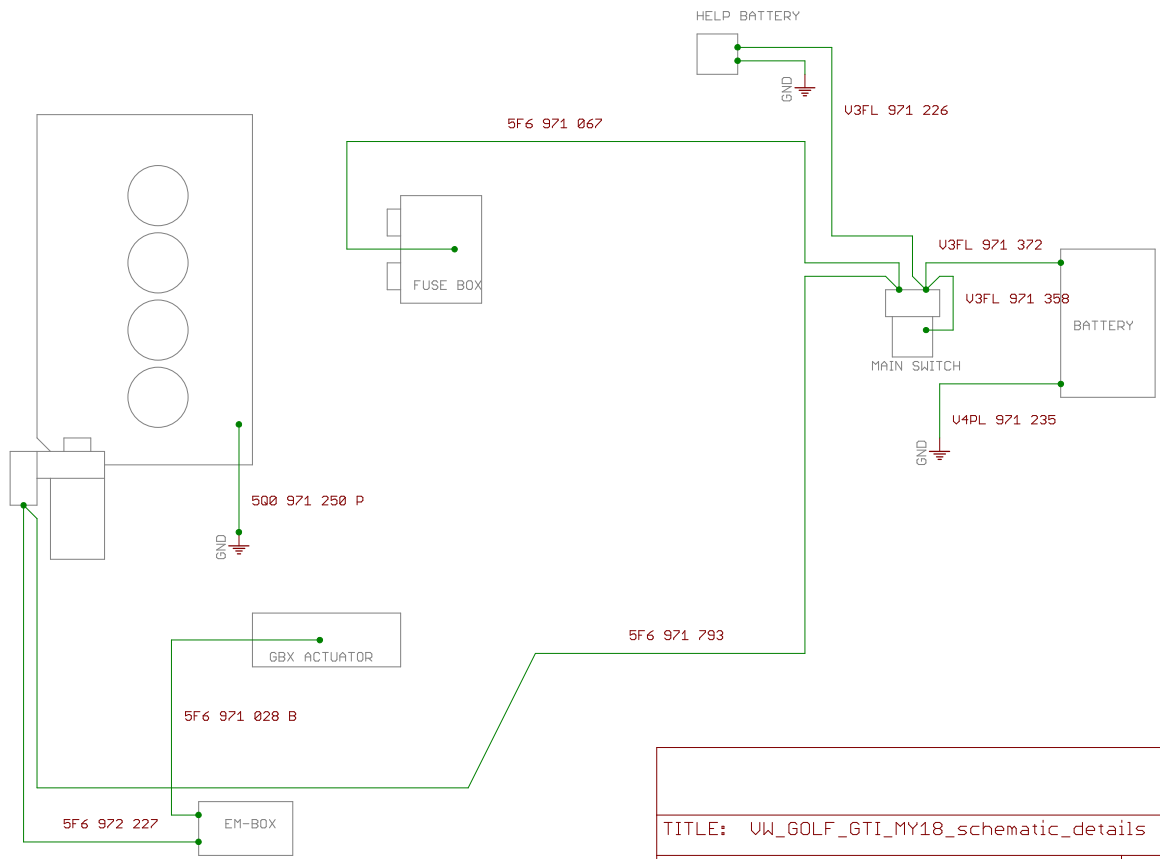

TITLE: UW_GOLF_GTI_MY18_schematic_details

Document Number: Steering Wheel

REV:

Date: 22/01/2018 17:06:46

Sheet: 23/28

VOLKSWAGEN	
<small>AKTIENGESELLSCHAFT</small>	
TITLE: UW_GOLF_GTI_MY18_schematic_details	
Document Number: Aux. Logger / Transponder	REV:
Date: 22/01/2018 17:06:46	Sheet: 24/28

TITLE: UW_GOLF_GTI_MY18_schematic_details	
Document Number:	POWER CABLES LAYOUT
Date: 22/01/2018 17:06:46	REV: Sheet: 25/28

KSK

X1	Front Fan	1K0 906 234
X2	Wiper pump	1J0 973 722
X3	Wiper	8K0 973 724
X4	Starter	1K0 973 751
X5	Alternator	4H0 973 714
X6	Lambda	8K0 973 705 G
X7	EM-Box	
X8	Power steering coupling	4H0 973 713
X9	Differential unit	8D0 973 734
X10	Fuel pump module	6N0 973 755
X11	Fuel level	4H0 973 713 G
X12	DSG	1J0 927 320
X13	ABS	3C0 973 038 A
X14	Engine coupling	500 973 737
X15	DSG gear lever	1k0 972 776
X16	Gateway	8E0 972 420
X17	Steering wheel	2-794615-4
X18	FL wheelspeed sensor	1J0 972 702
X19	FR wheelspeed sensor	1J0 972 702
X20	RL wheelspeed sensor	1J0 972 702
X21	RR wheelspeed sensor	1J0 972 702
X22	Diagnostic	3A0 972 695 A
X23	Foot throttle	8K0 973 706
X24	Front Right light	3C0 973 737
X25	Front Left light	3C0 973 737
X26	Rear right light	1K8 972 928 B
X27	Rear left light	1K8 972 928 B
X28	Rear gate	1J0 972 723
X29	Drink	1J0 973 722
X30	Left door	8K0 972 701
X31	Auxiliar	4D0 972 704
X32	ECU	7P6 906 971 A