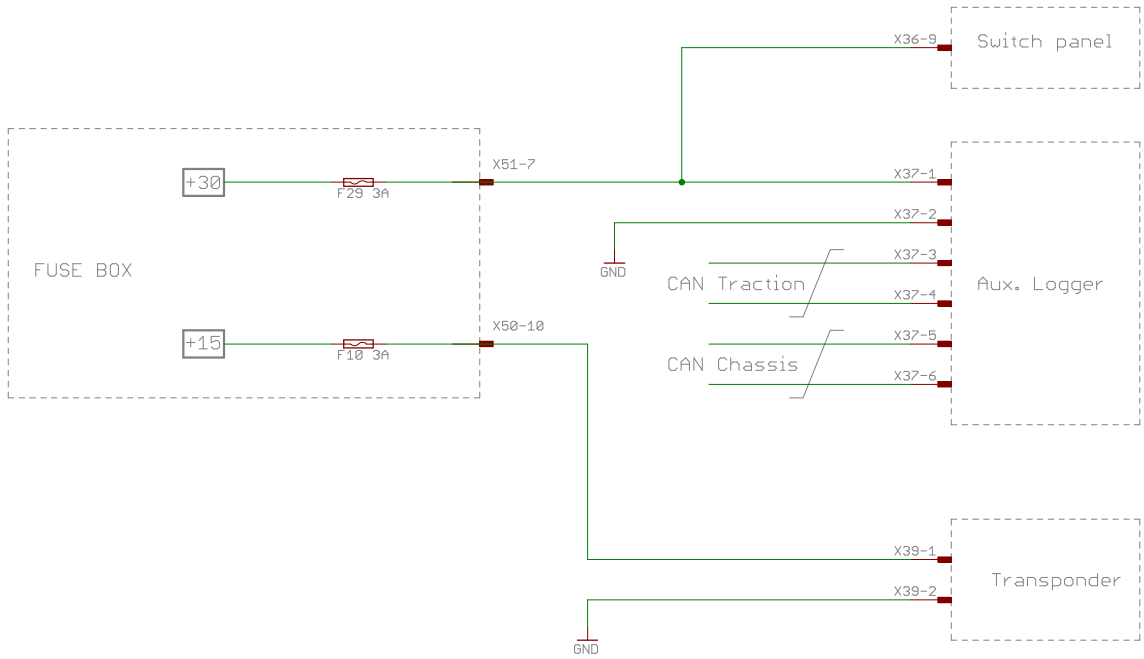

TITLE: UW_GOLF_GTI_MY18_schematic_details

Document Number: Steering Wheel

REV:

Date: 22/01/2018 17:06:46

Sheet: 23/28

VOLKSWAGEN	
<small>AKTIENGESELLSCHAFT</small>	
TITLE: UW_GOLF_GTI_MY18_schematic_details	
Document Number: Aux. Logger / Transponder	REV:
Date: 22/01/2018 17:06:46	Sheet: 24/28