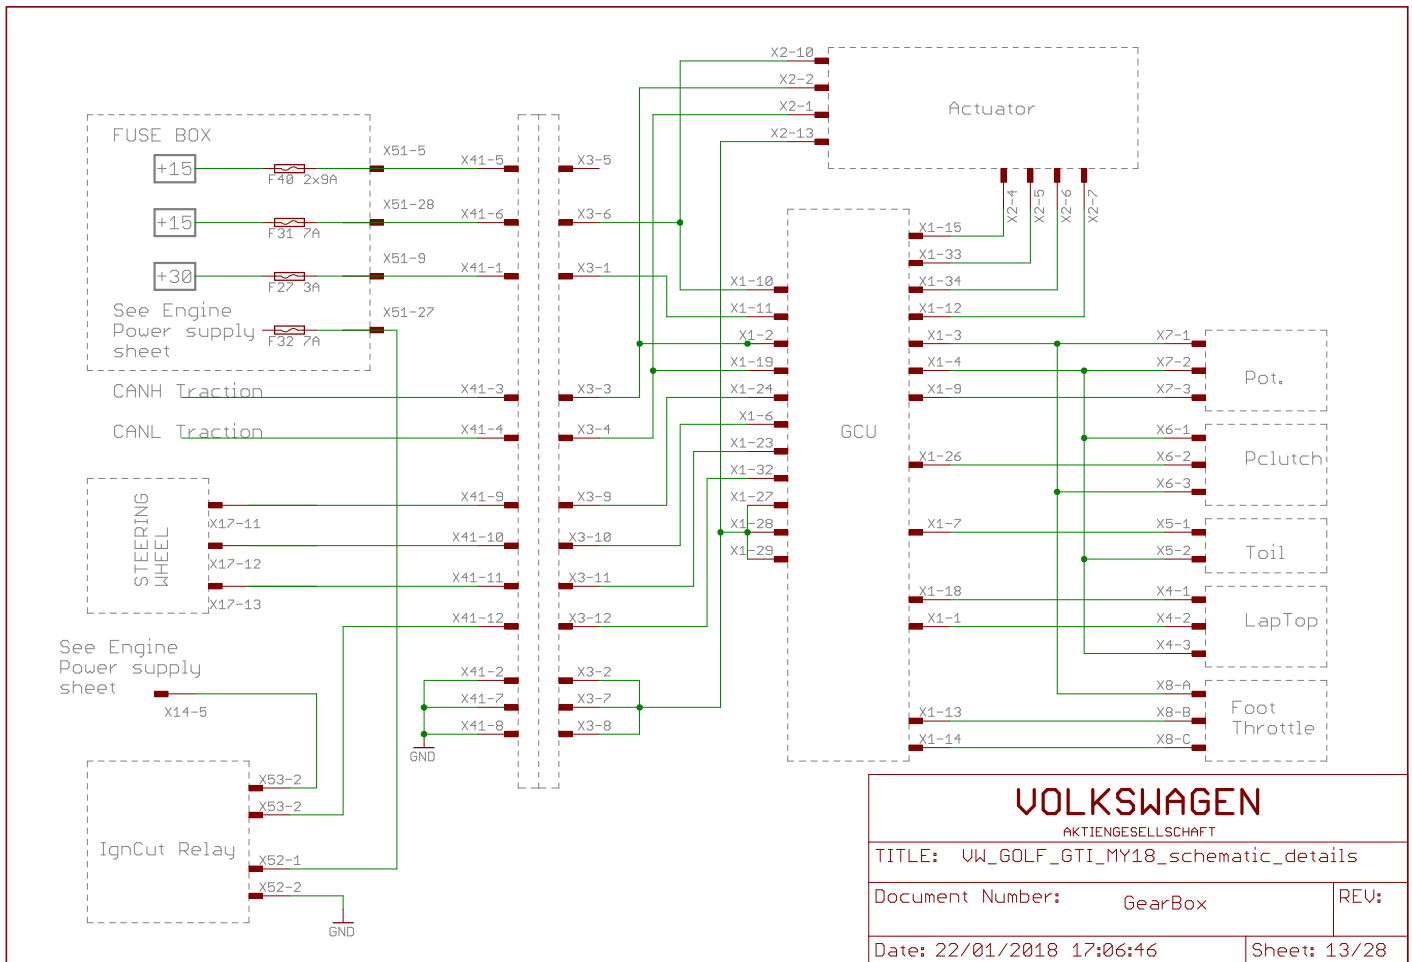

VOLKSWAGEN

AKTIENGESELLSCHAFT

TITLE: UW_GOLF_GTI_MY18_schematic_details

Document Number: GearBox

REV:

Date: 22/01/2018 17:06:46

Sheet: 13/28