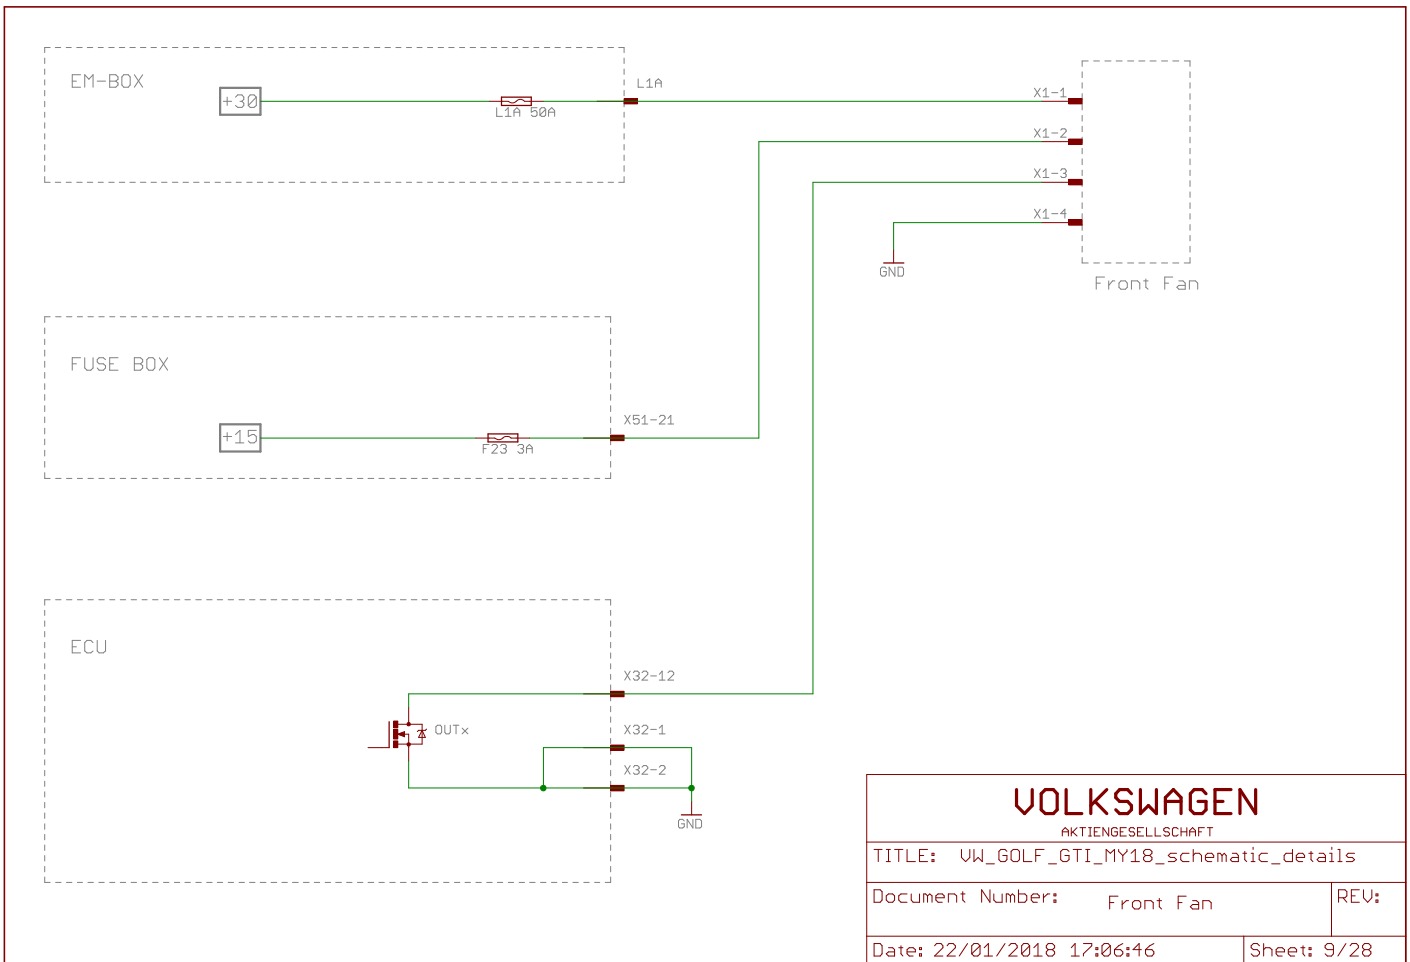

Date: 22/01/2018 17:06:46

Sheet: 7/28

VOLKSWAGEN

AKTIENGESELLSCHAFT

TITLE: UW_GOLF_GTI_MY18_schematic_details

Document Number: Engine Power Supply REV:

Date: 22/01/2018 17:06:46

Sheet: 8/28