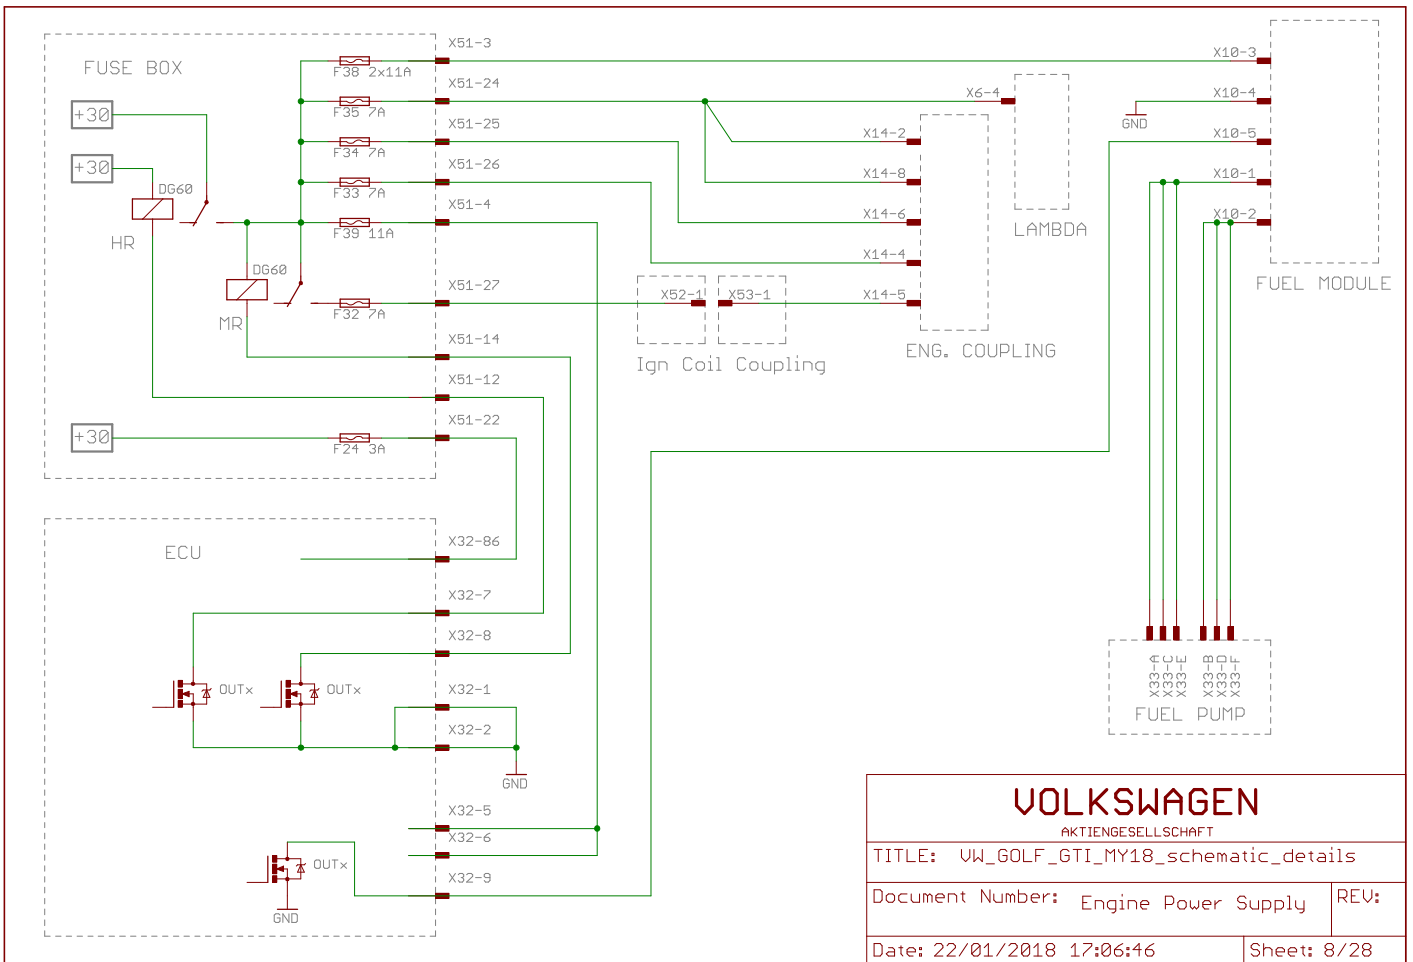

VOLKSWAGEN

AKTIENGESELLSCHAFT

TITLE: UW_GOLF_GTI_MY18_schematic_details

Document Number: Engine Power Supply REV:

Date: 22/01/2018 17:06:46

Sheet: 8/28