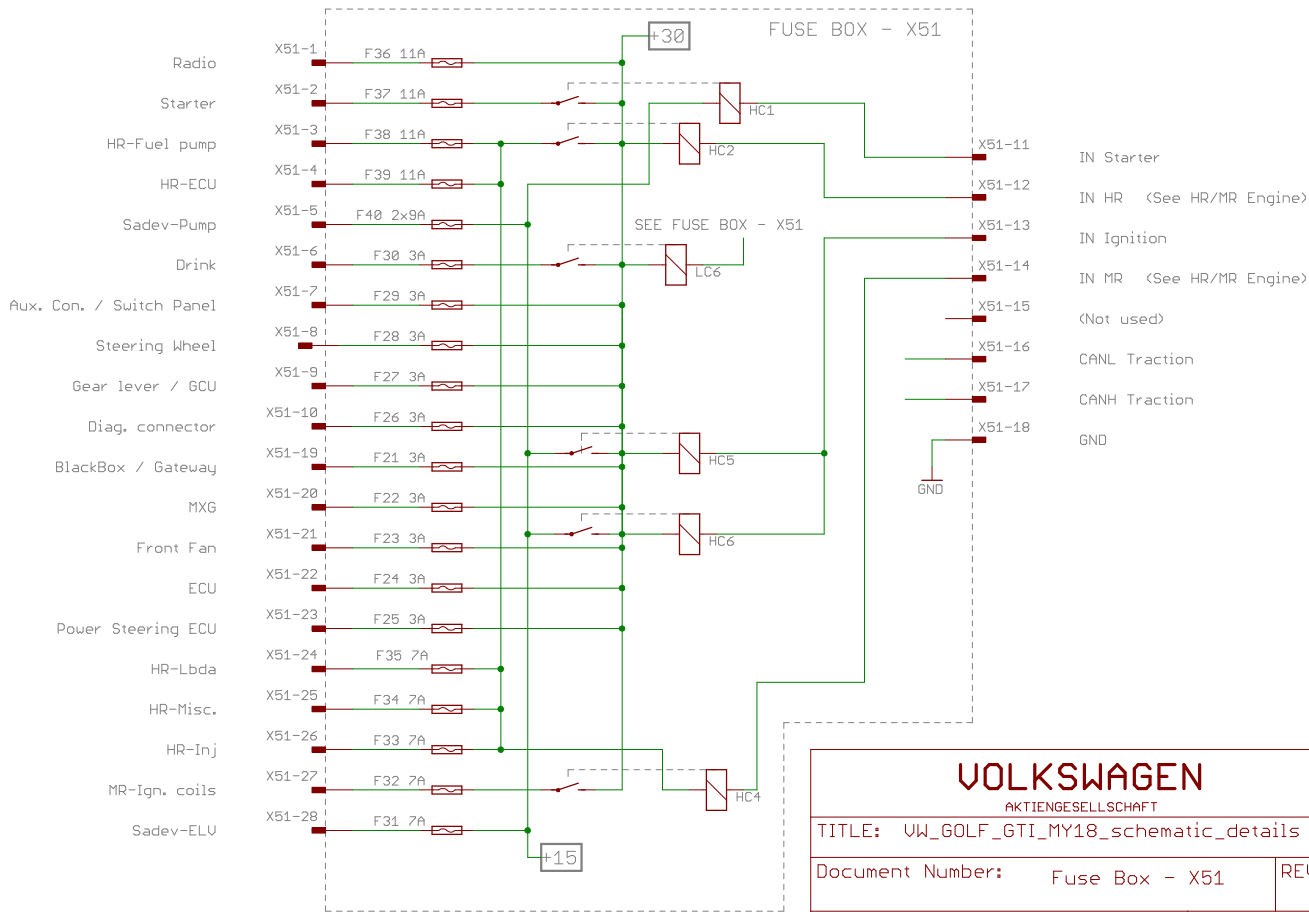

VOLKSWAGEN		
AKTIENGESELLSCHAFT		
TITLE: UW_GOLF_GTI_MY18_schematic_details		
Document Number:	Fuse Box - X51	REV:
Date: 22/01/2018 17:06:46	Sheet: 21/28