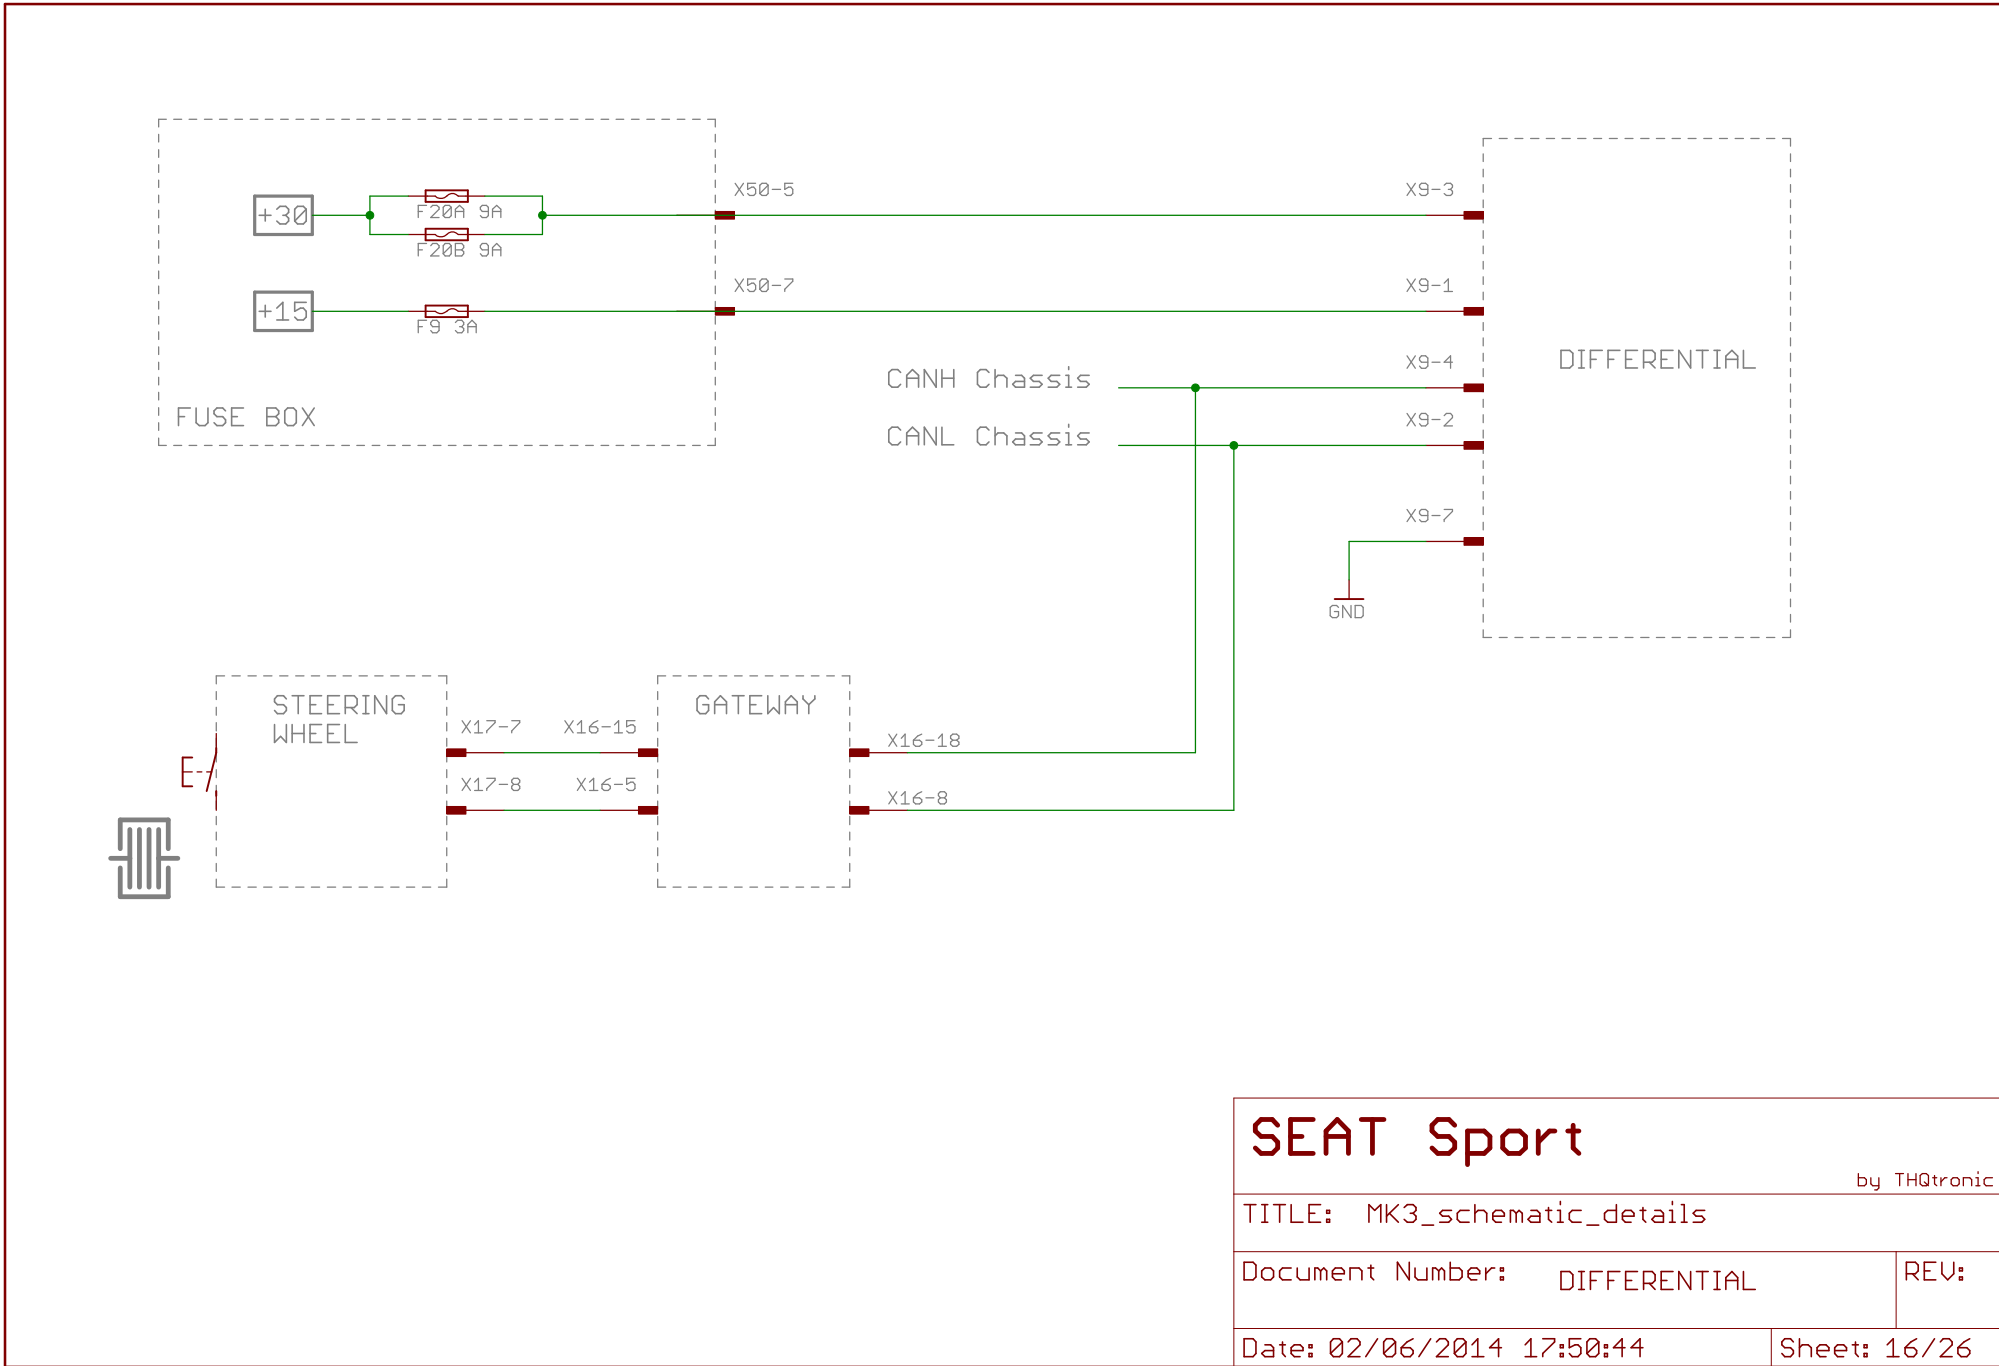

by THQtronic

TITLE: MK3_schematic_details

Document Number: ABS

REV:

Date: 02/06/2014 17:50:44

Sheet: 13/26

<h1>SEAT Sport</h1>		by THQtronic	
TITLE: MK3_schematic_details			
Document Number:		DSG	REV:
Date: 02/06/2014 17:50:44			Sheet: 14/26

<h1>SEAT Sport</h1>		
by THQtronic		
TITLE: MK3_schematic_details		
Document Number:	POWER STEERING	REV:
Date: 02/06/2014 17:50:44	Sheet: 15/26	

SEAT Sport

by THQtronic

TITLE: MK3_schematic_details

Document Number: DIFFERENTIAL