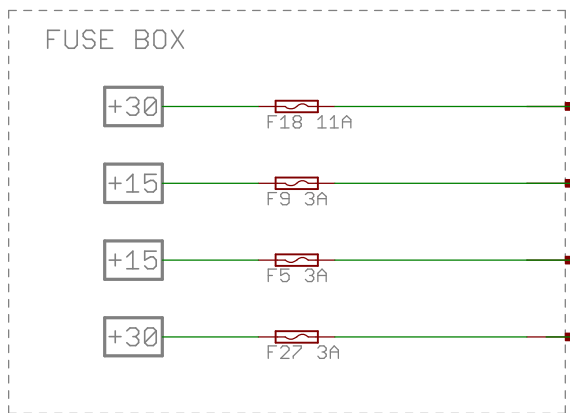

by THQtronic

TITLE: MK3_schematic_details

Document Number: ABS

REV:

Date: 02/06/2014 17:50:44

Sheet: 13/26

<h1>SEAT Sport</h1>		by THQtronic	
TITLE: MK3_schematic_details			
Document Number:		DSG	REV:
Date: 02/06/2014 17:50:44			Sheet: 14/26