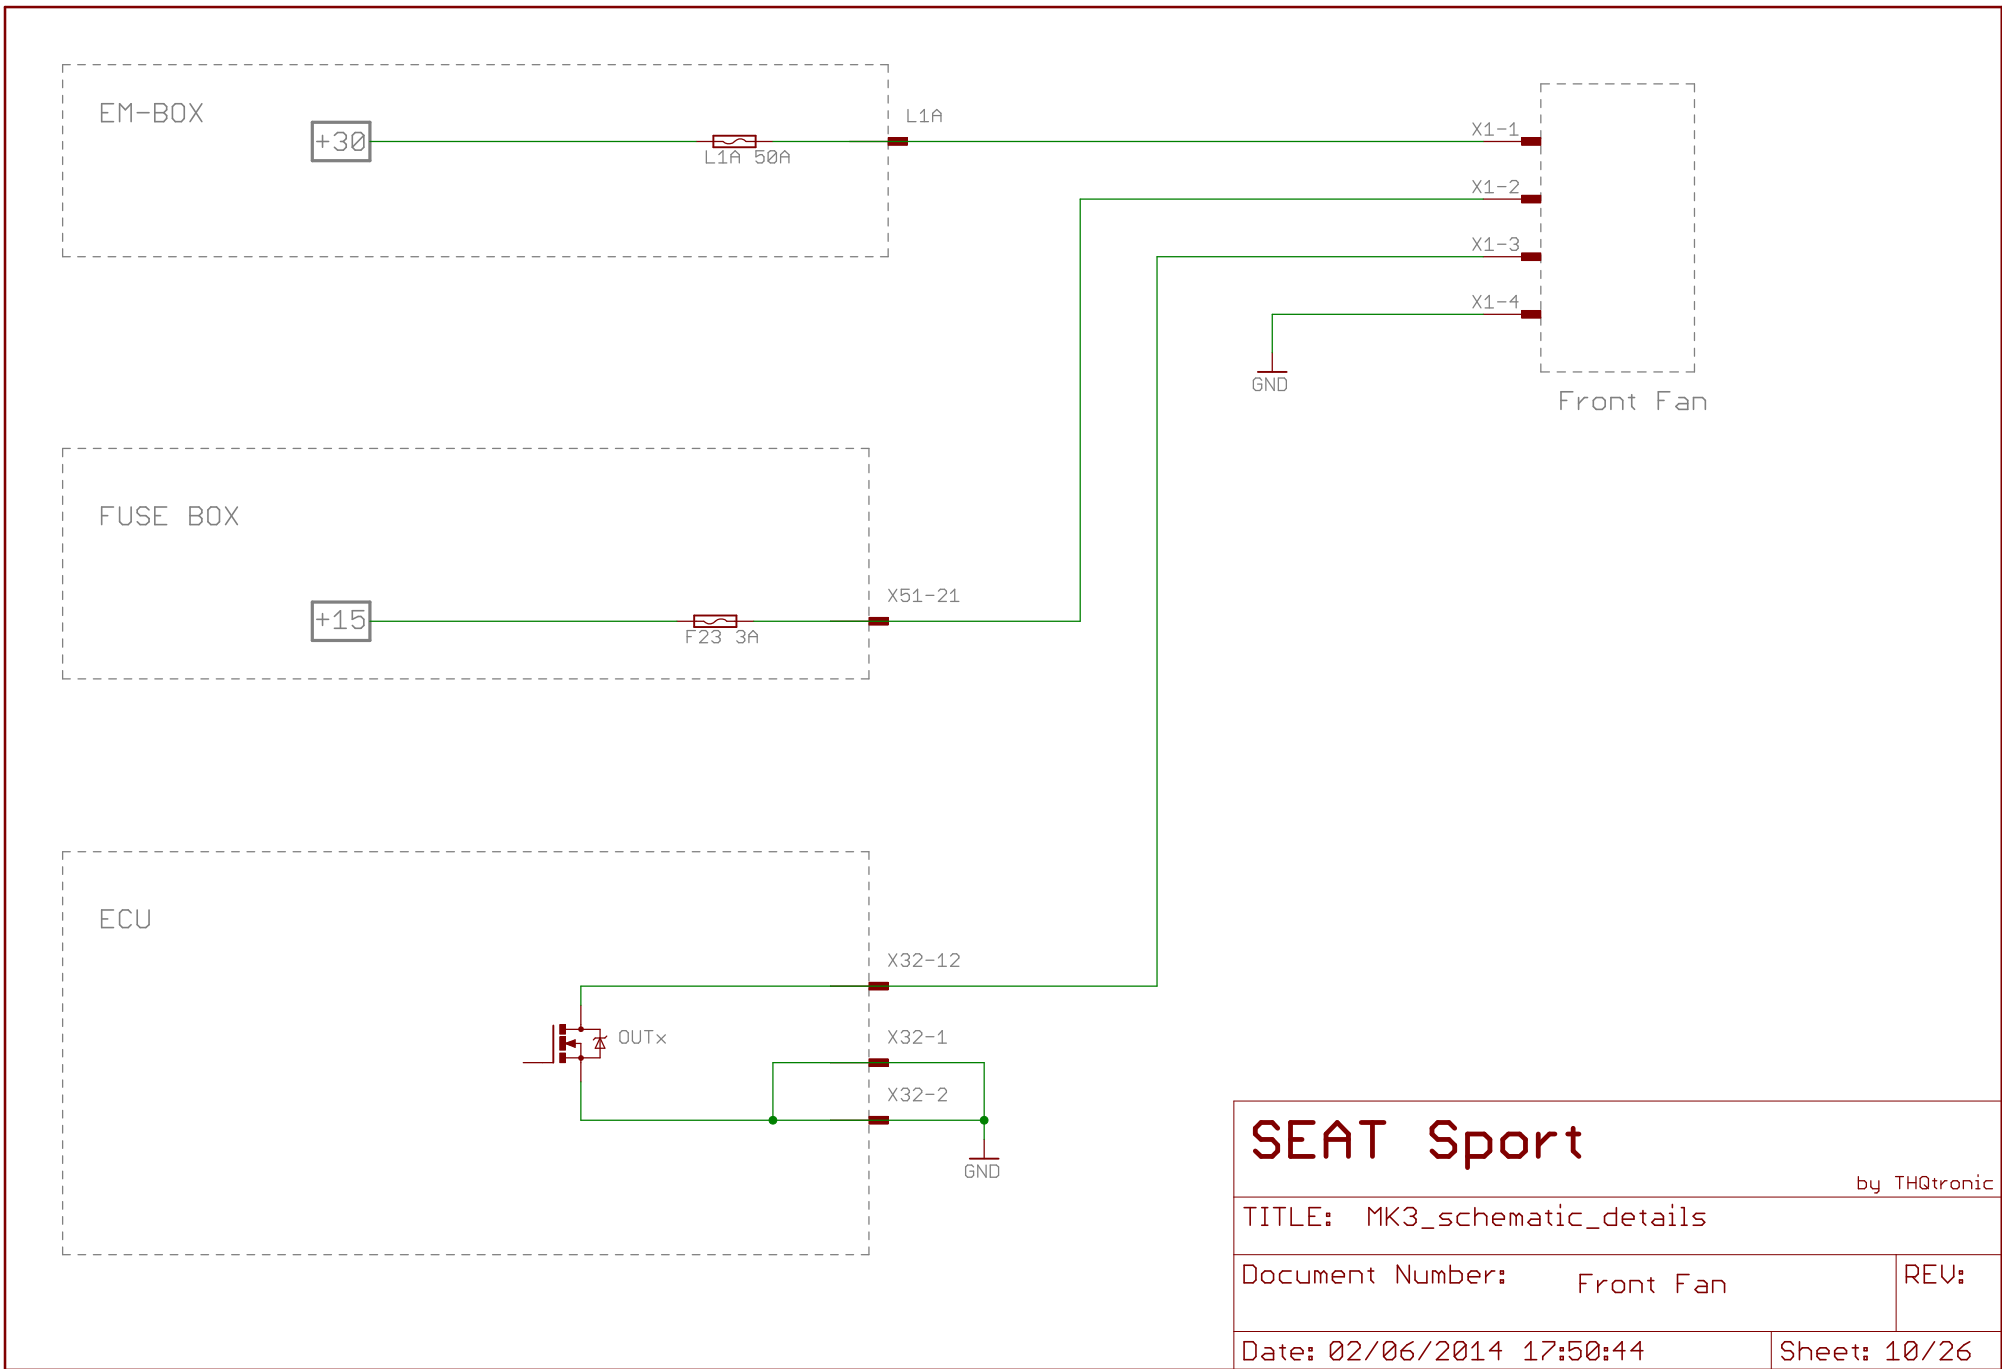

TITLE: MK3_schematic_details

Document Number: Turn and Day Light REV:

Date: 02/06/2014 17:50:44

Sheet: 8/26

SEAT Sport		by THQtronic
TITLE: MK3_schematic_details		
Document Number: Engine Power Supply	REV:	
Date: 02/06/2014 17:50:44	Sheet: 9/26	