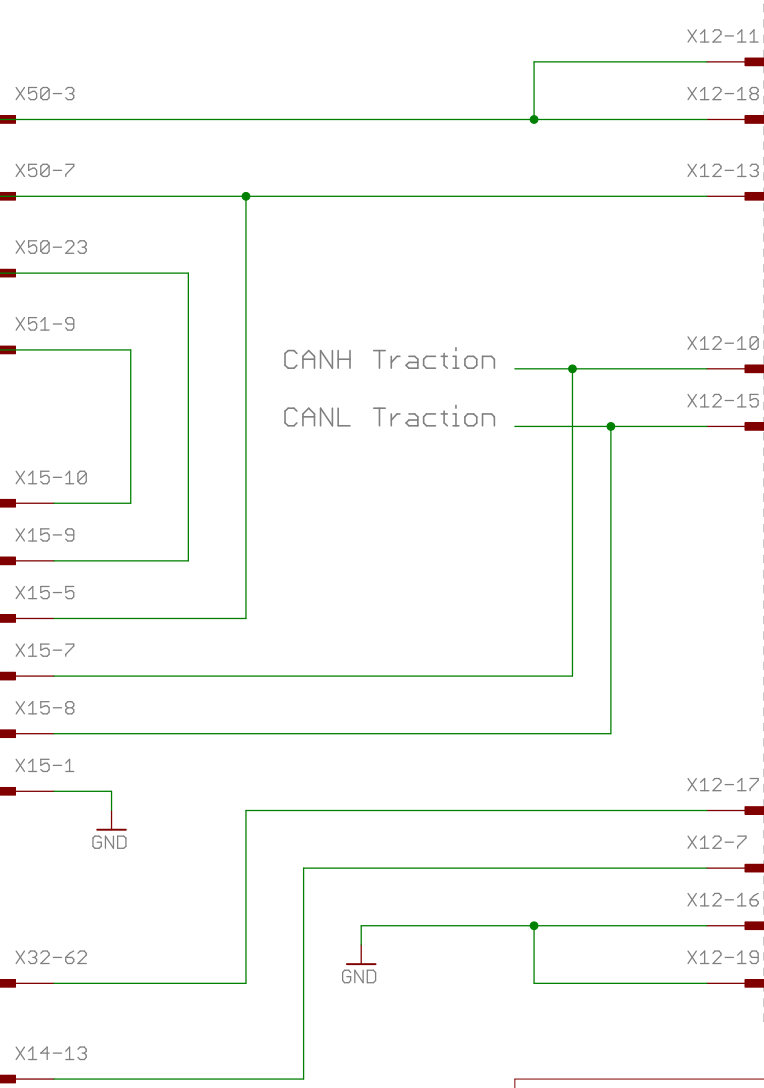

by THQtronic

TITLE: MK3_schematic_details

Document Number: ABS

REV:

Date: 02/06/2014 17:50:44

Sheet: 13/26

<h1>SEAT Sport</h1>		by THQtronic	
TITLE: MK3_schematic_details			
Document Number:		DSG	REV:
Date: 02/06/2014 17:50:44			Sheet: 14/26