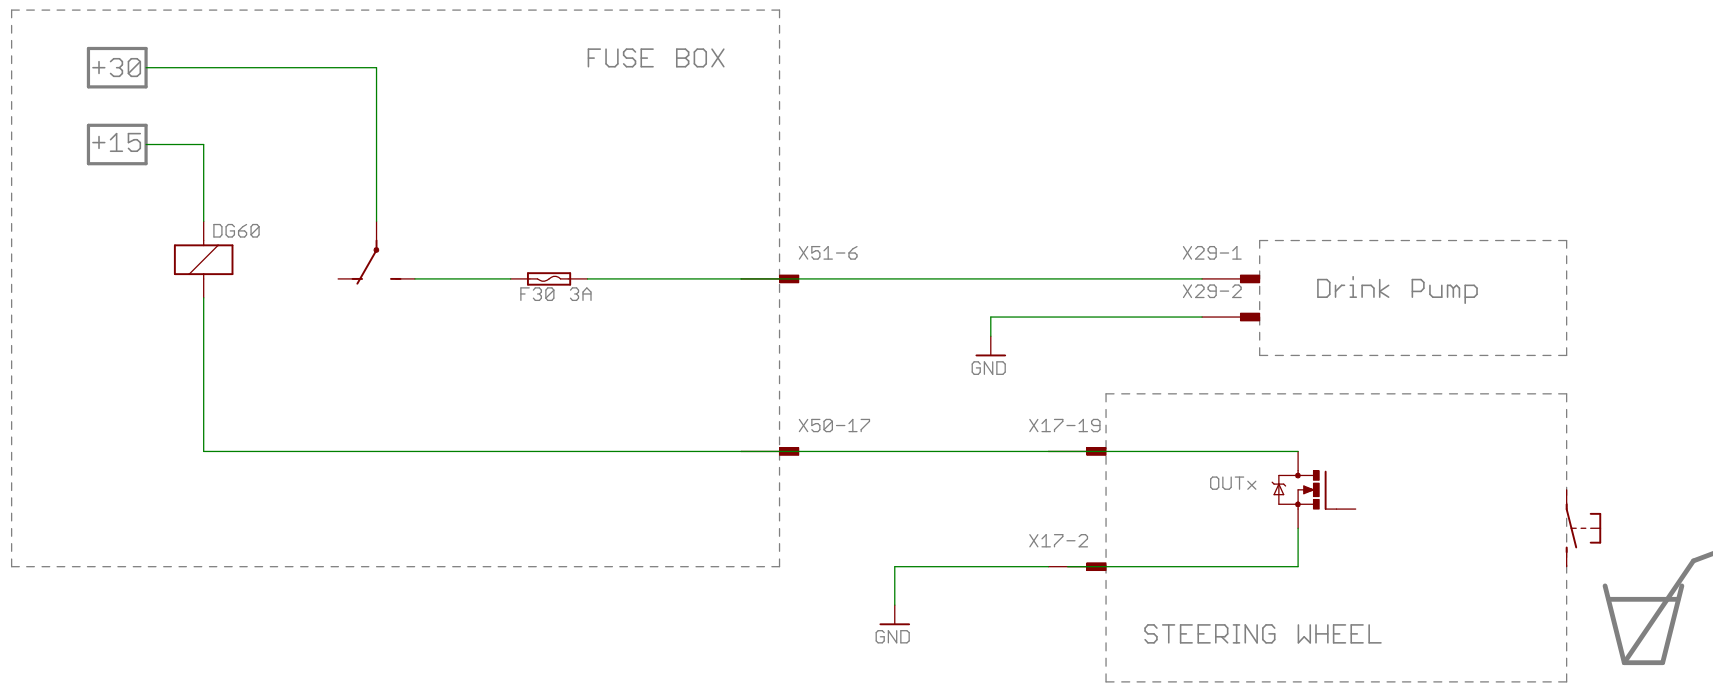

SEAT Sport

by THQtronic

TITLE: MK3_schematic_details

Document Number: DRINK

REV:

Date: 02/06/2014 17:50:44

Sheet: 2/26