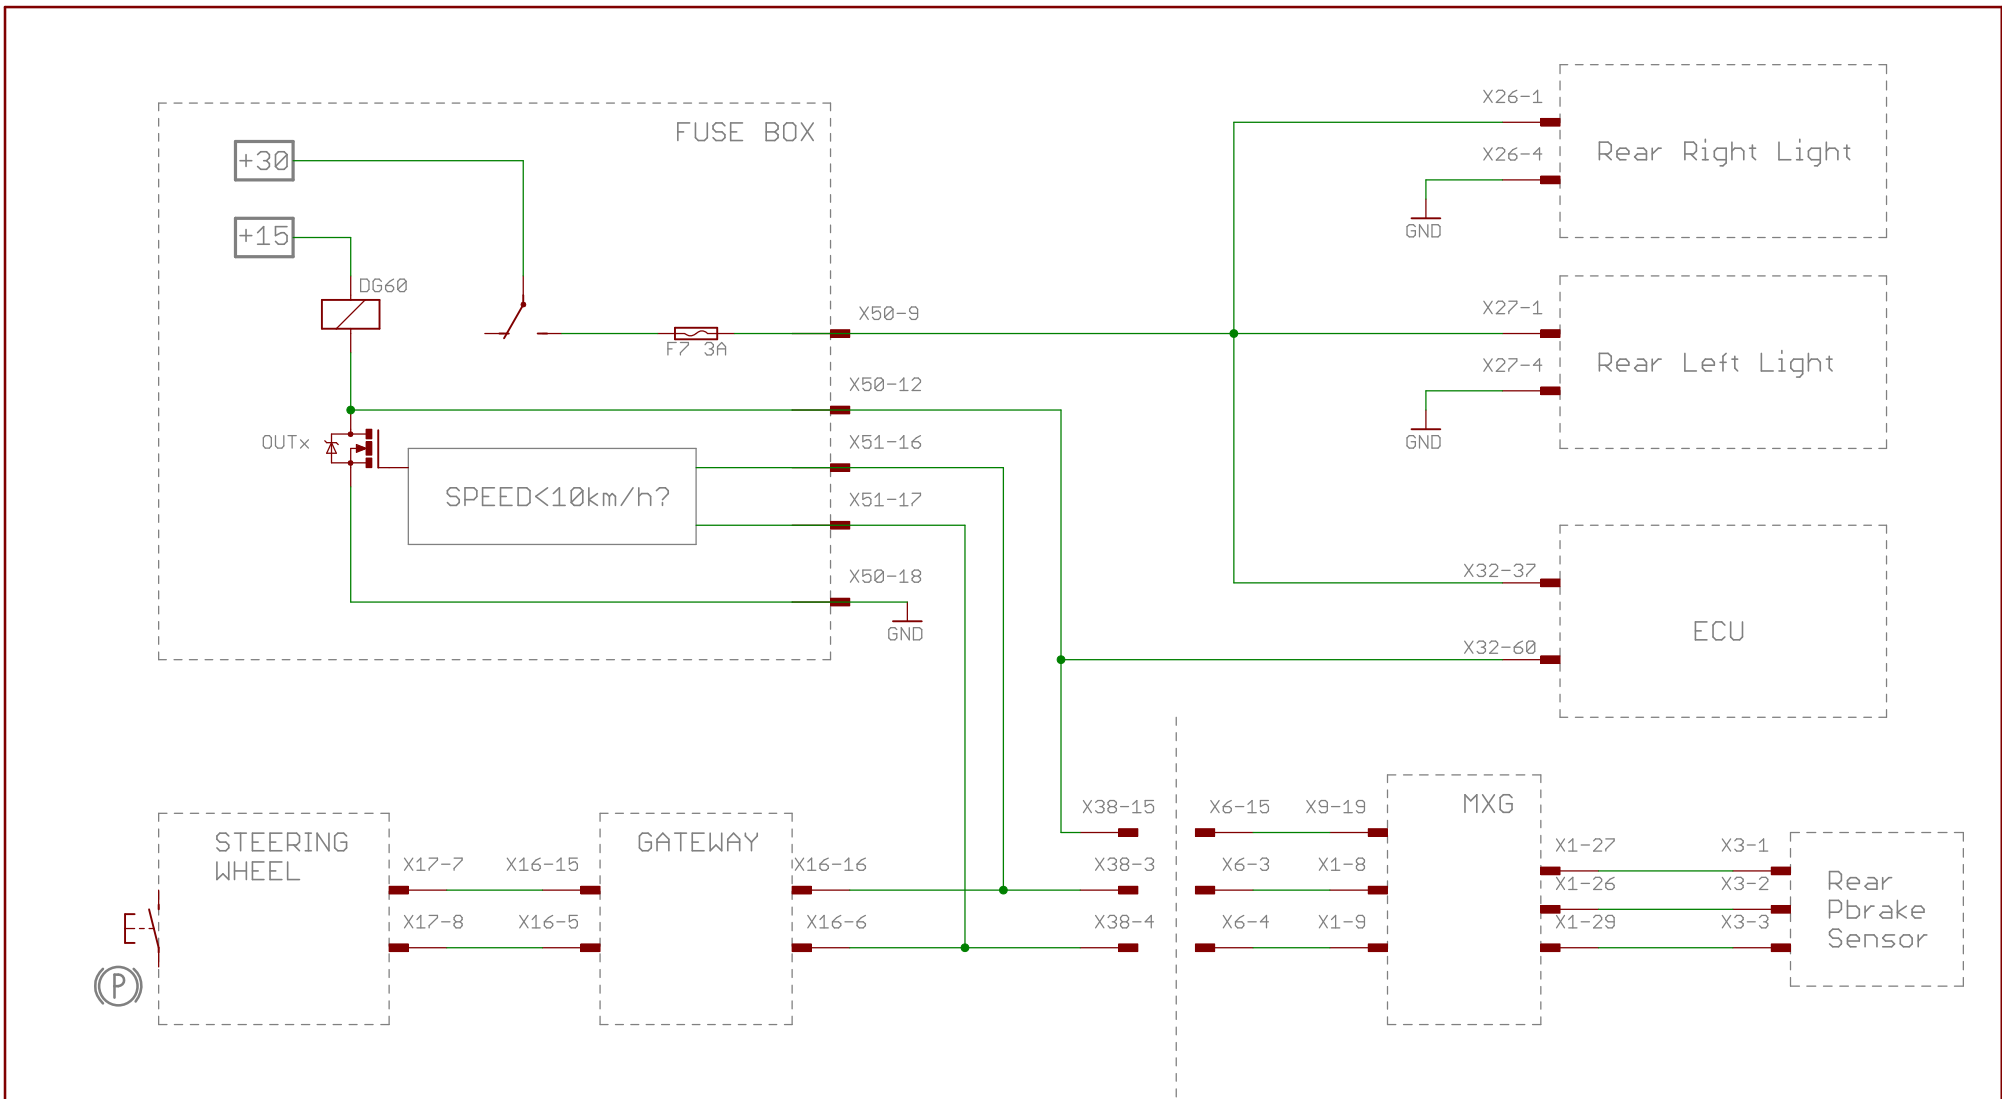

SEAT Sport		by THQtronic
TITLE: MK3_schematic_details		
Document Number:	Brake Light	REV:
Date: 02/06/2014 17:50:44	Sheet: 18/26