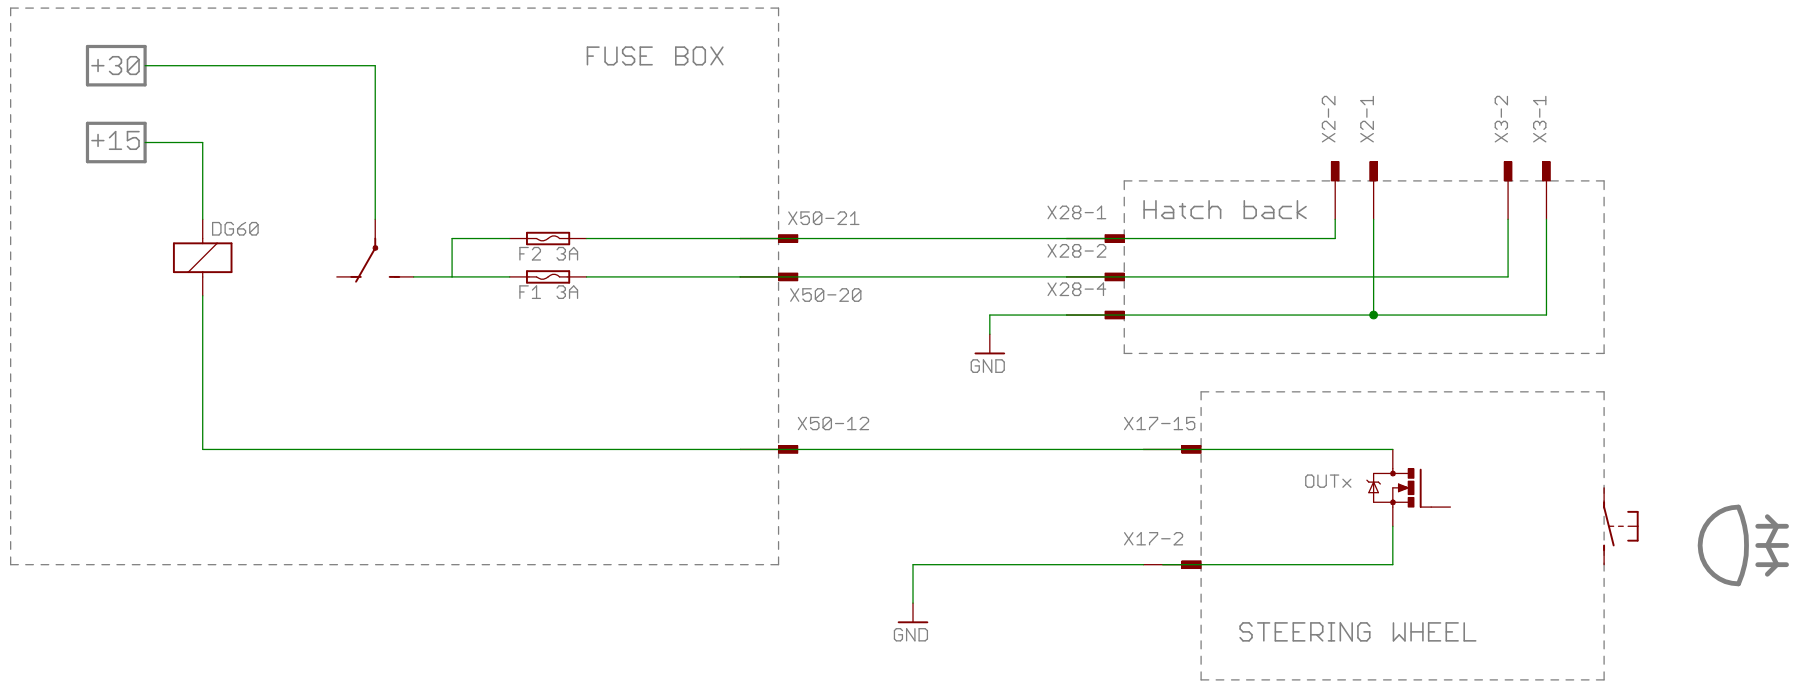

Sheet: 3/26

SEAT Sport

by THQtronic

TITLE: MK3_schematic_details

Document Number: Cockpit FAN

REV:

Date: 02/06/2014 17:50:44

Sheet: 4/26