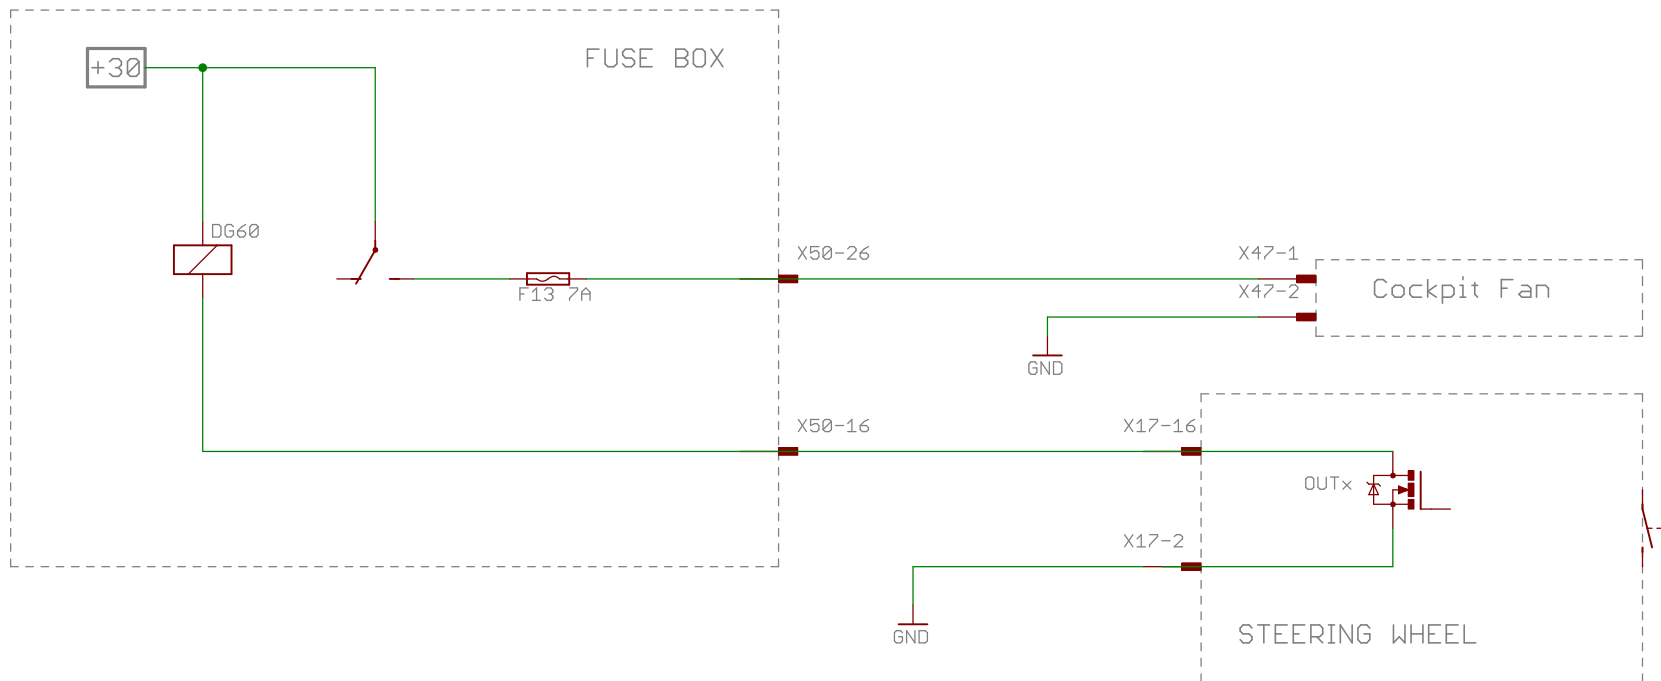

SEAT Sport

by THQtronic

TITLE: MK3_schematic_details

Document Number: Cockpit FAN

REV:

Date: 02/06/2014 17:50:44

Sheet: 4/26