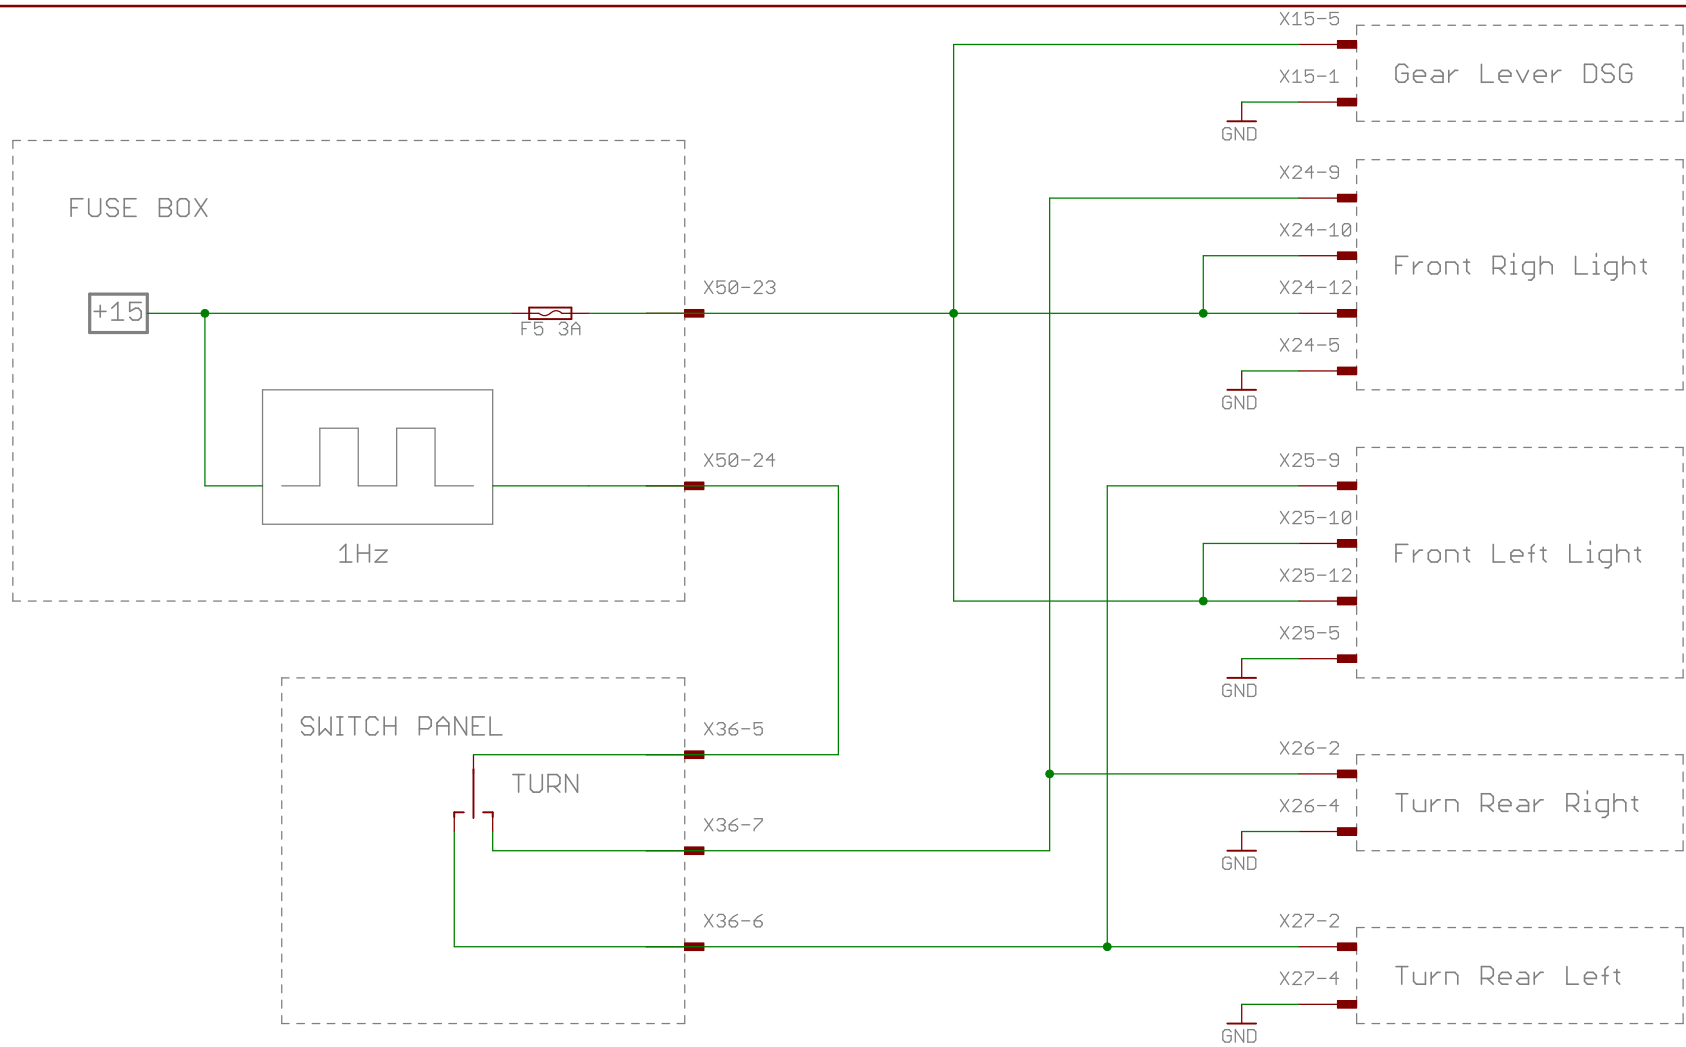

SEAT Sport

by THQtronic

TITLE: MK3_schematic_details

Document Number: MainSwitch / Ignition REV:

Date: 02/06/2014 17:50:44

Sheet: 7/26

SEAT Sport

by THQtronic