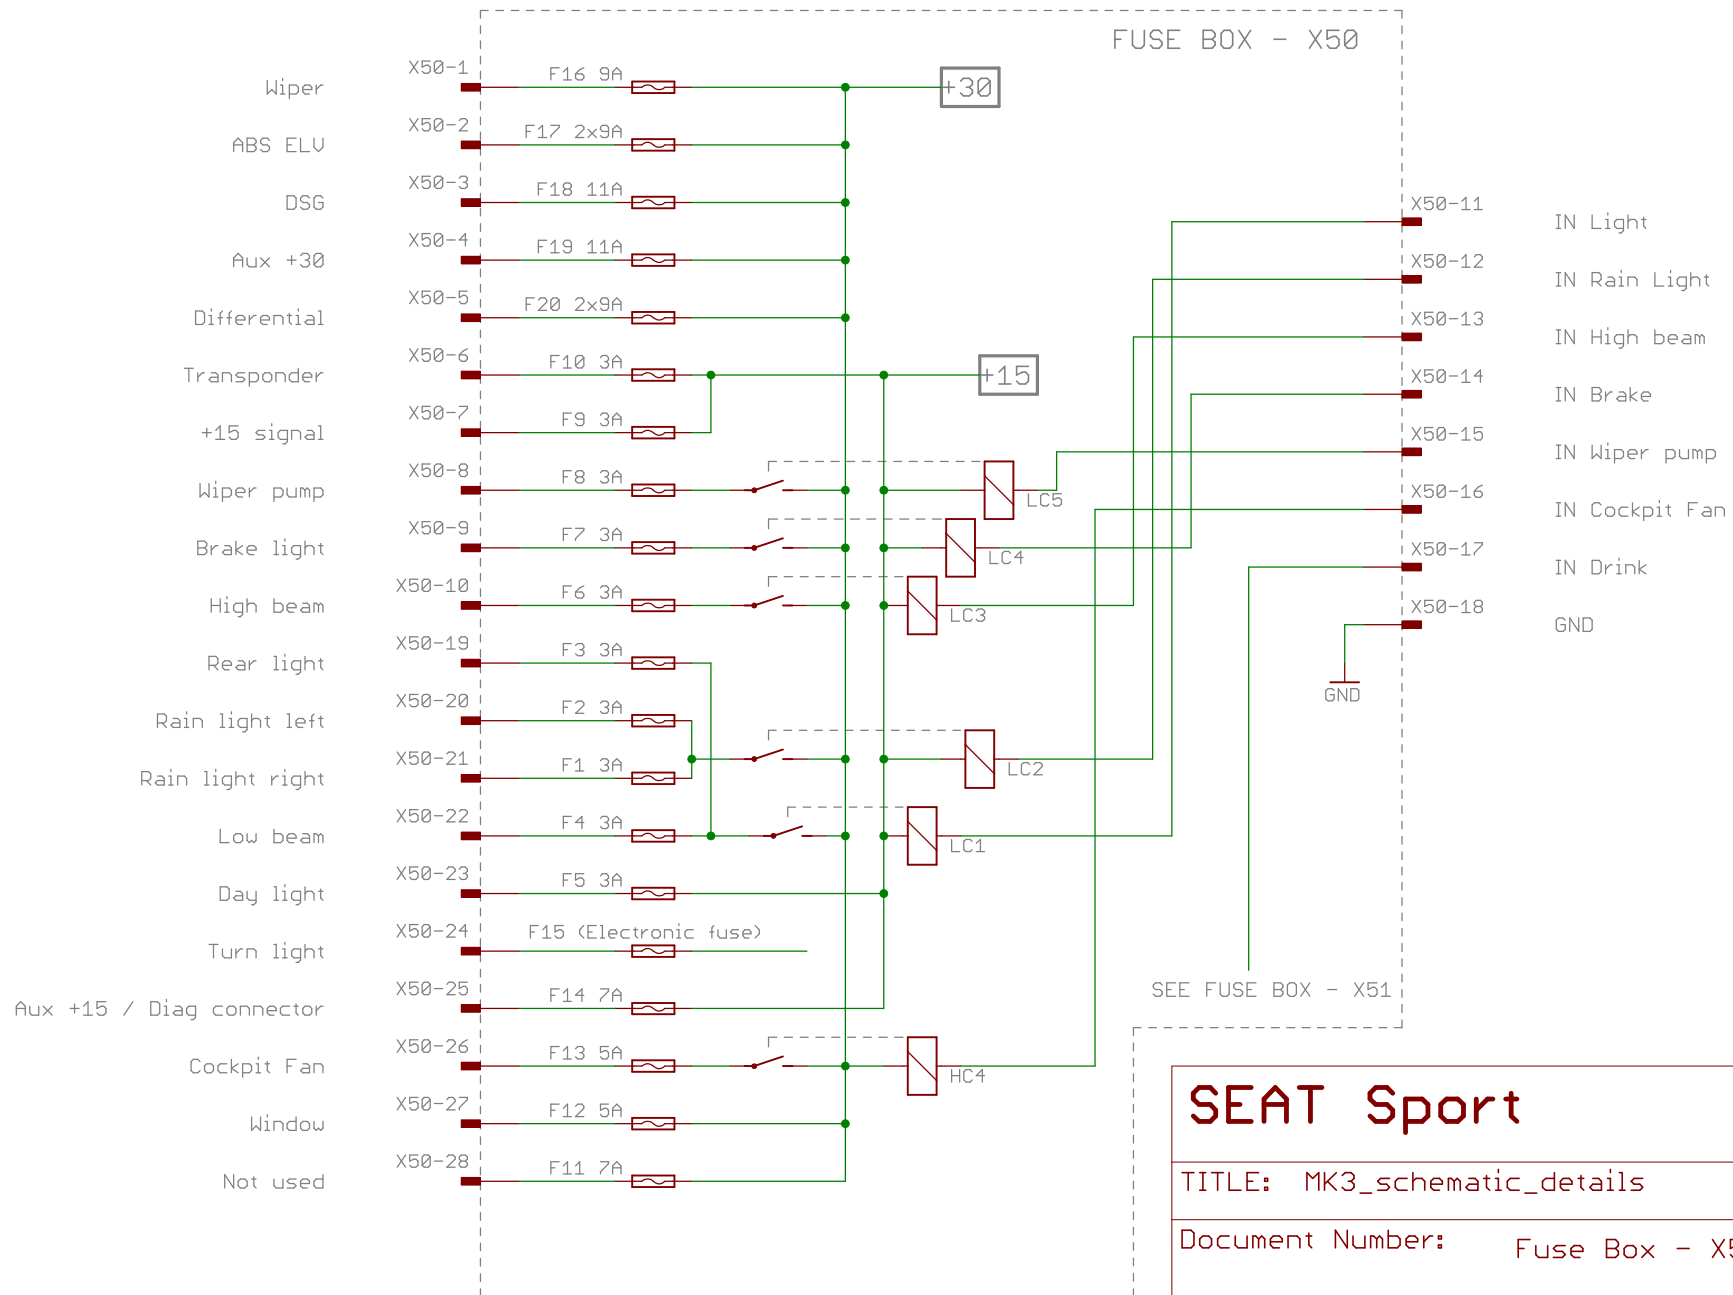

SEAT Sport

by THQtronic

TITLE: MK3_schematic_details

Document Number: EM-BOX

REV:

Date: 02/06/2014 17:50:44

Sheet: 20/26

SEAT Sport		by THQtronic
TITLE: MK3_schematic_details		
Document Number:	Fuse Box - X50	REV:
Date: 02/06/2014 17:50:44	Sheet: 21/26	

SEAT Sport		
by THQtronic		
TITLE: MK3_schematic_details		
Document Number:	Fuse Box - X51	REV:
Date: 02/06/2014 17:50:44	Sheet: 22/26	

SEAT Sport

by THQtronic

TITLE: MK3_schematic_details

Document Number: Auxiliar / Diagnostic

REV:

Date: 02/06/2014 17:50:44

Sheet: 23/26

<h1>SEAT Sport</h1>		by THQtronic
TITLE: MK3_schematic_details		
Document Number:	Steering Wheel	REV:
Date: 02/06/2014 17:50:44	Sheet: 24/26	

SEAT Sport

by THQtronic