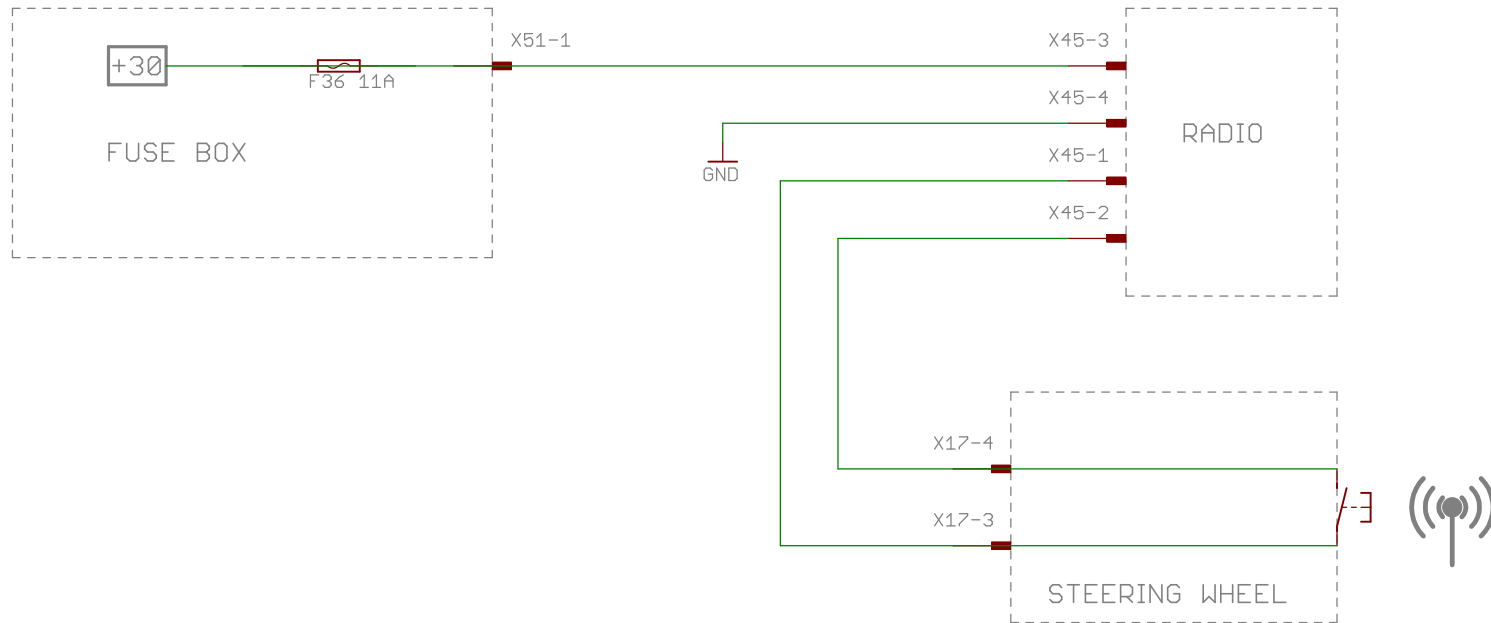

SEAT Sport

by THQtronic

TITLE: MK3_schematic_details

Document Number: Front Fan

REV:

Date: 02/06/2014 17:50:44

Sheet: 10/26

SEAT Sport