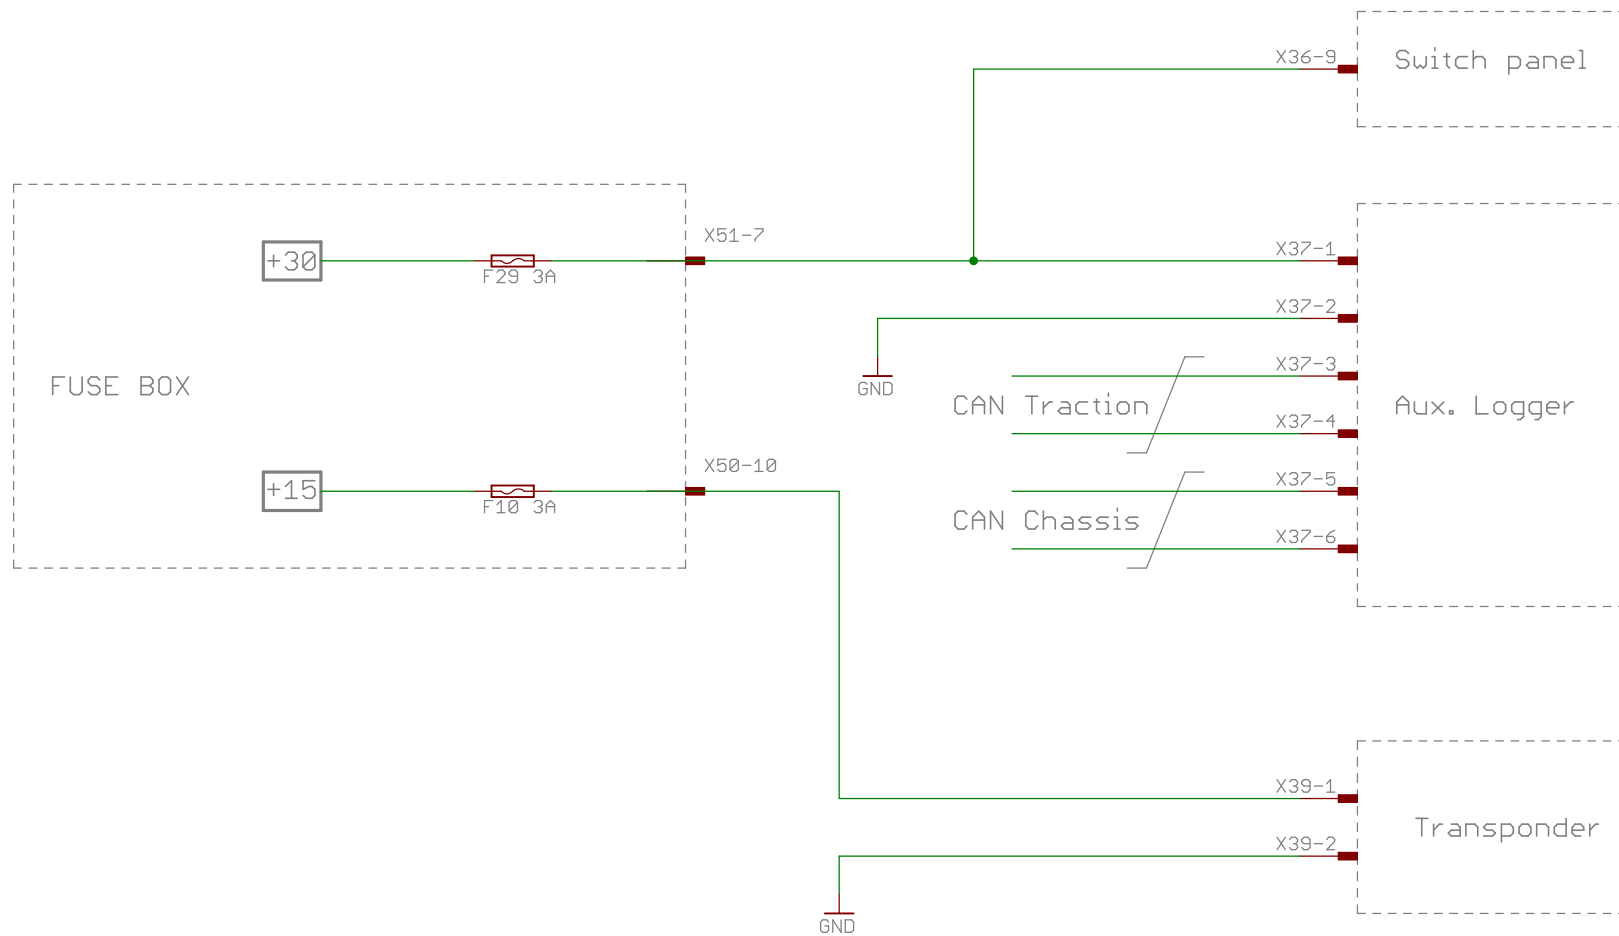

SEAT Sport		
by THQtronic		
TITLE: MK3_schematic_details		
Document Number:	Fuse Box - X51	REV:
Date: 02/06/2014 17:50:44	Sheet: 22/26	

SEAT Sport

by THQtronic

TITLE: MK3_schematic_details

Document Number: Auxiliar / Diagnostic

REV:

Date: 02/06/2014 17:50:44

Sheet: 23/26

<h1>SEAT Sport</h1>		by THQtronic
TITLE: MK3_schematic_details		
Document Number:	Steering Wheel	REV:
Date: 02/06/2014 17:50:44	Sheet: 24/26	

SEAT Sport

by THQtronic