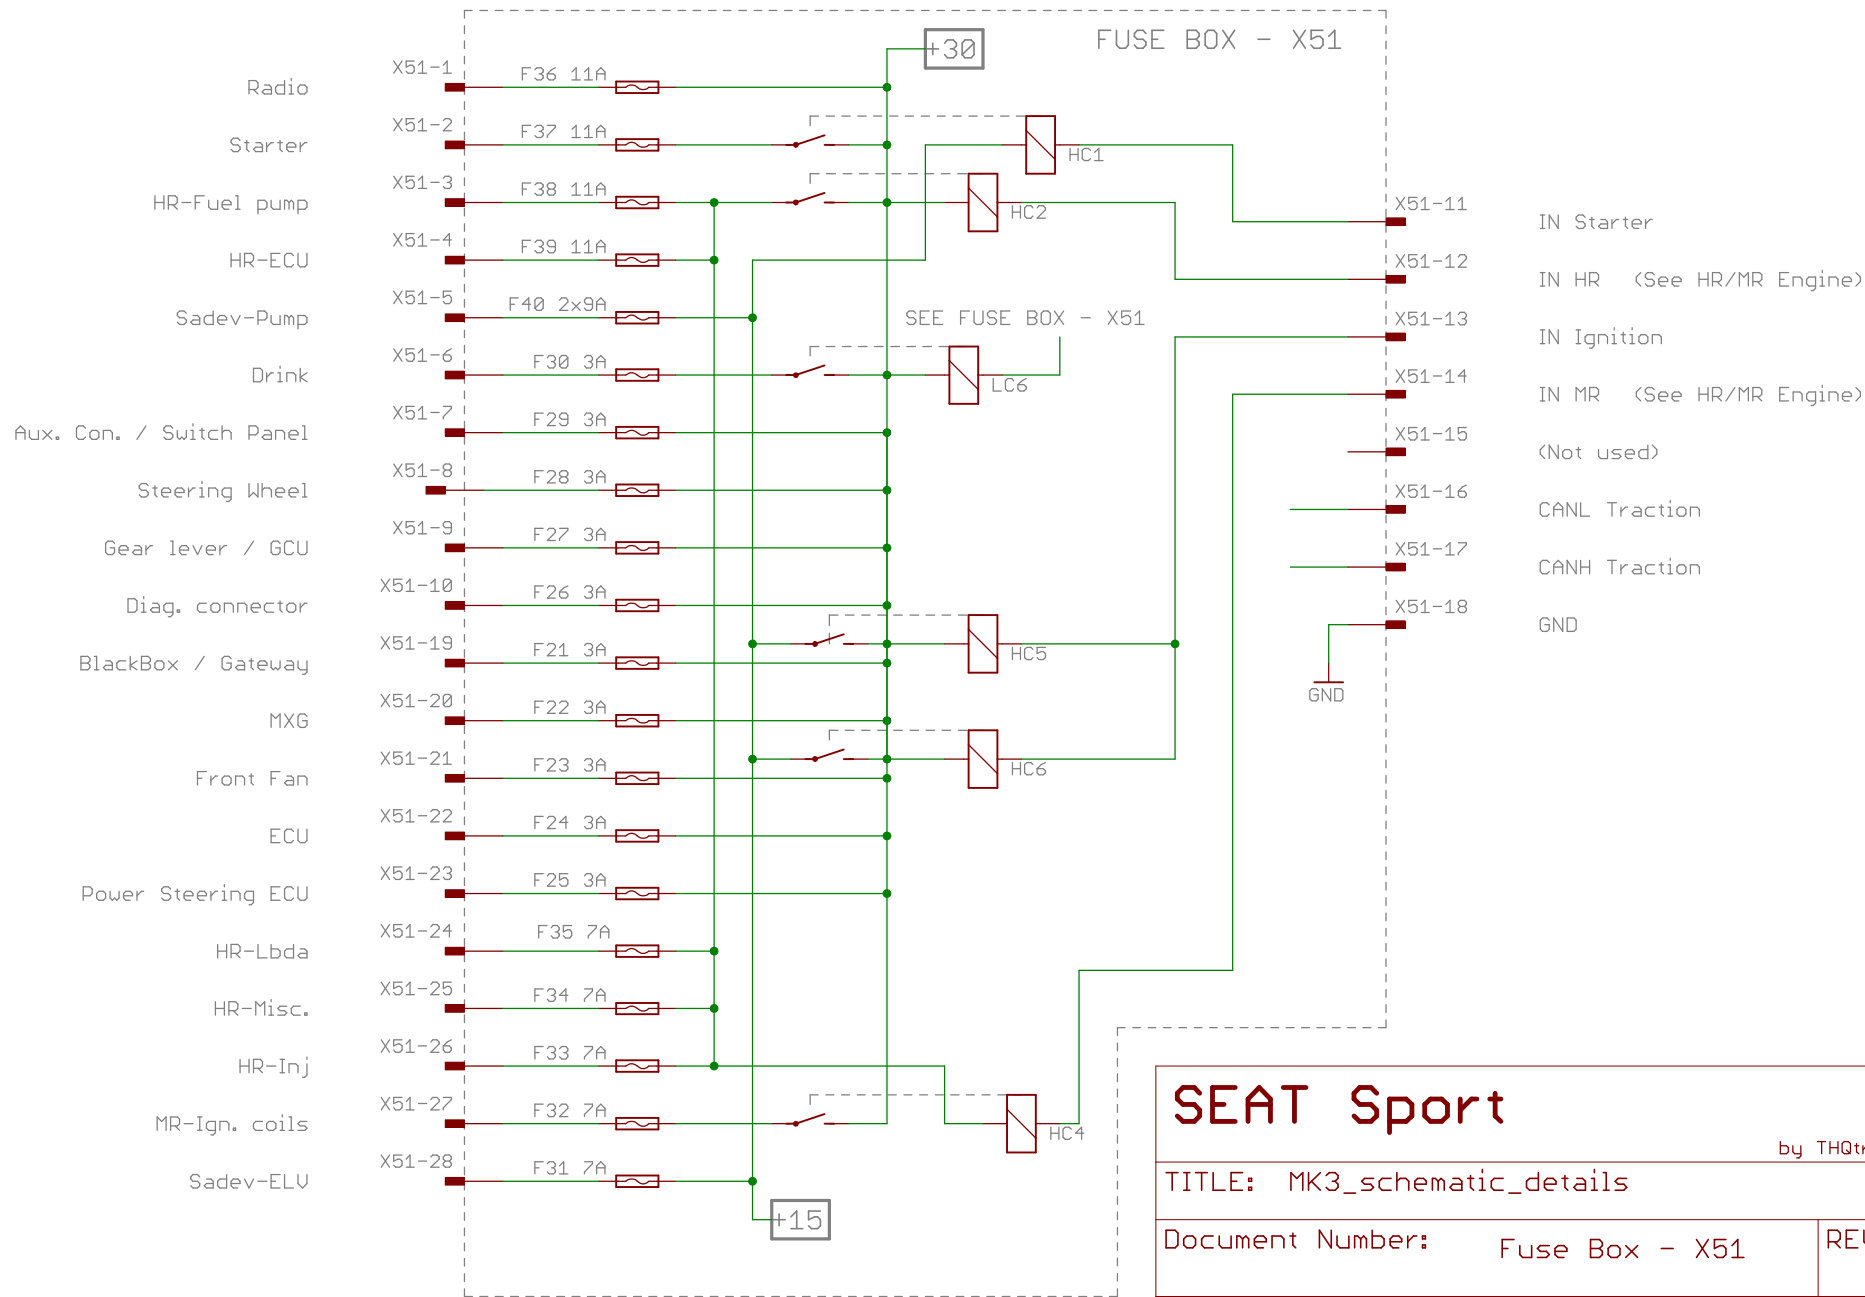

SEAT Sport

by THQtronic

TITLE: MK3_schematic_details

Document Number: EM-BOX

REV:

Date: 02/06/2014 17:50:44

Sheet: 20/26

SEAT Sport		by THQtronic
TITLE: MK3_schematic_details		
Document Number:	Fuse Box - X50	REV:
Date: 02/06/2014 17:50:44	Sheet: 21/26	

REV:

Date: 02/06/2014 17:50:44

Sheet: 23/26

<h1>SEAT Sport</h1>		by THQtronic
TITLE: MK3_schematic_details		
Document Number:	Steering Wheel	REV:
Date: 02/06/2014 17:50:44	Sheet: 24/26	

SEAT Sport

by THQtronic