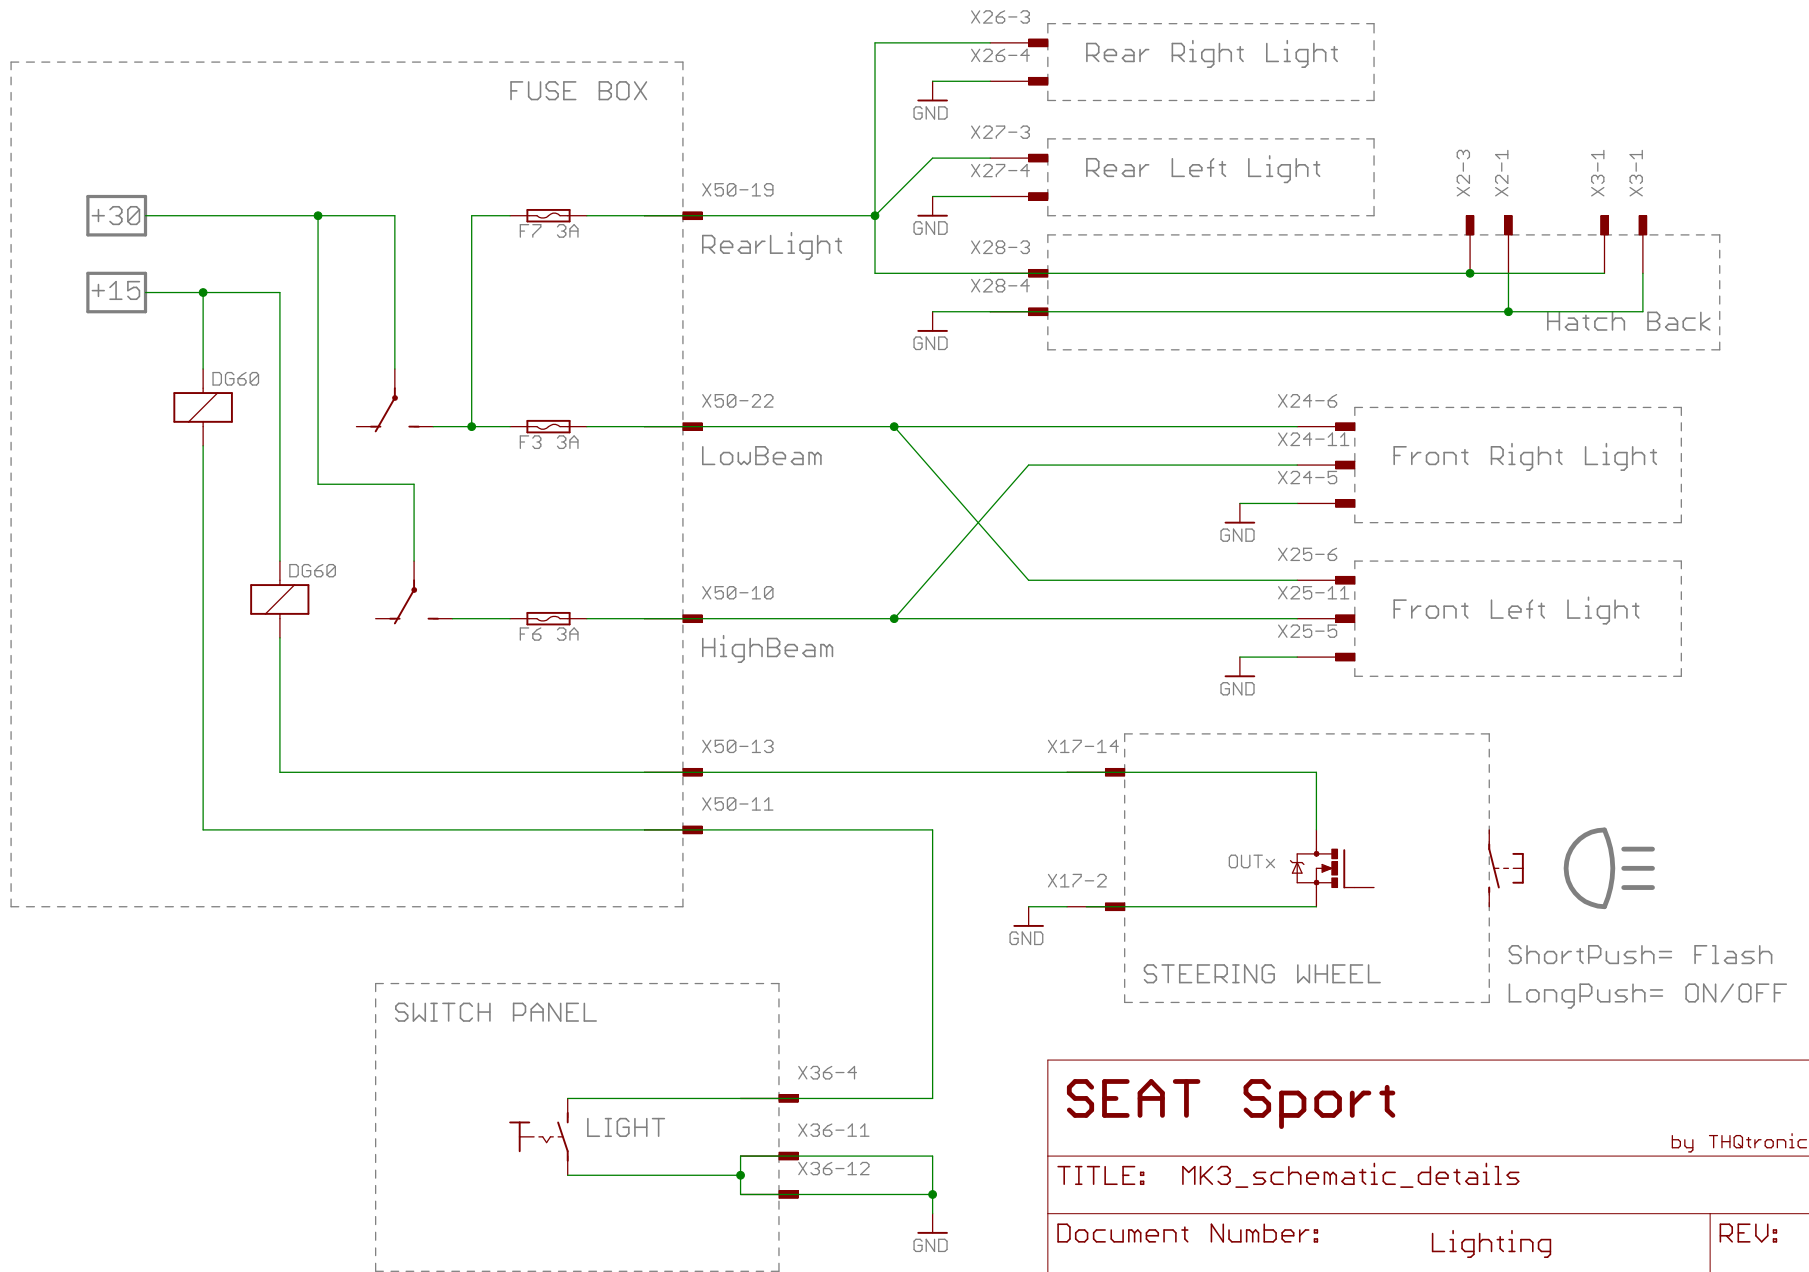

SEAT Sport

by THQtronic

TITLE: MK3_schematic_details

Document Number: Rain Light

REV:

Date: 02/06/2014 17:50:44

Sheet: 5/26

<h1>SEAT Sport</h1>		by THQtronic
TITLE: MK3_schematic_details		
Document Number:	Lighting	REV:
Date: 02/06/2014 17:50:44	Sheet: 6/26	