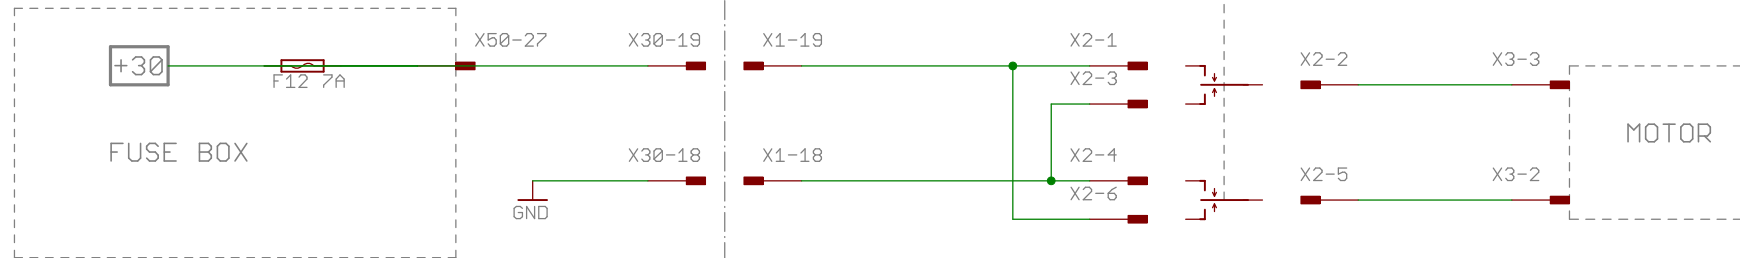

SEAT Sport

by THQtronic

TITLE: MK3_schematic_details

Document Number: Window

REV:

Date: 02/06/2014 17:50:44

Sheet: 12/26

SEAT Sport