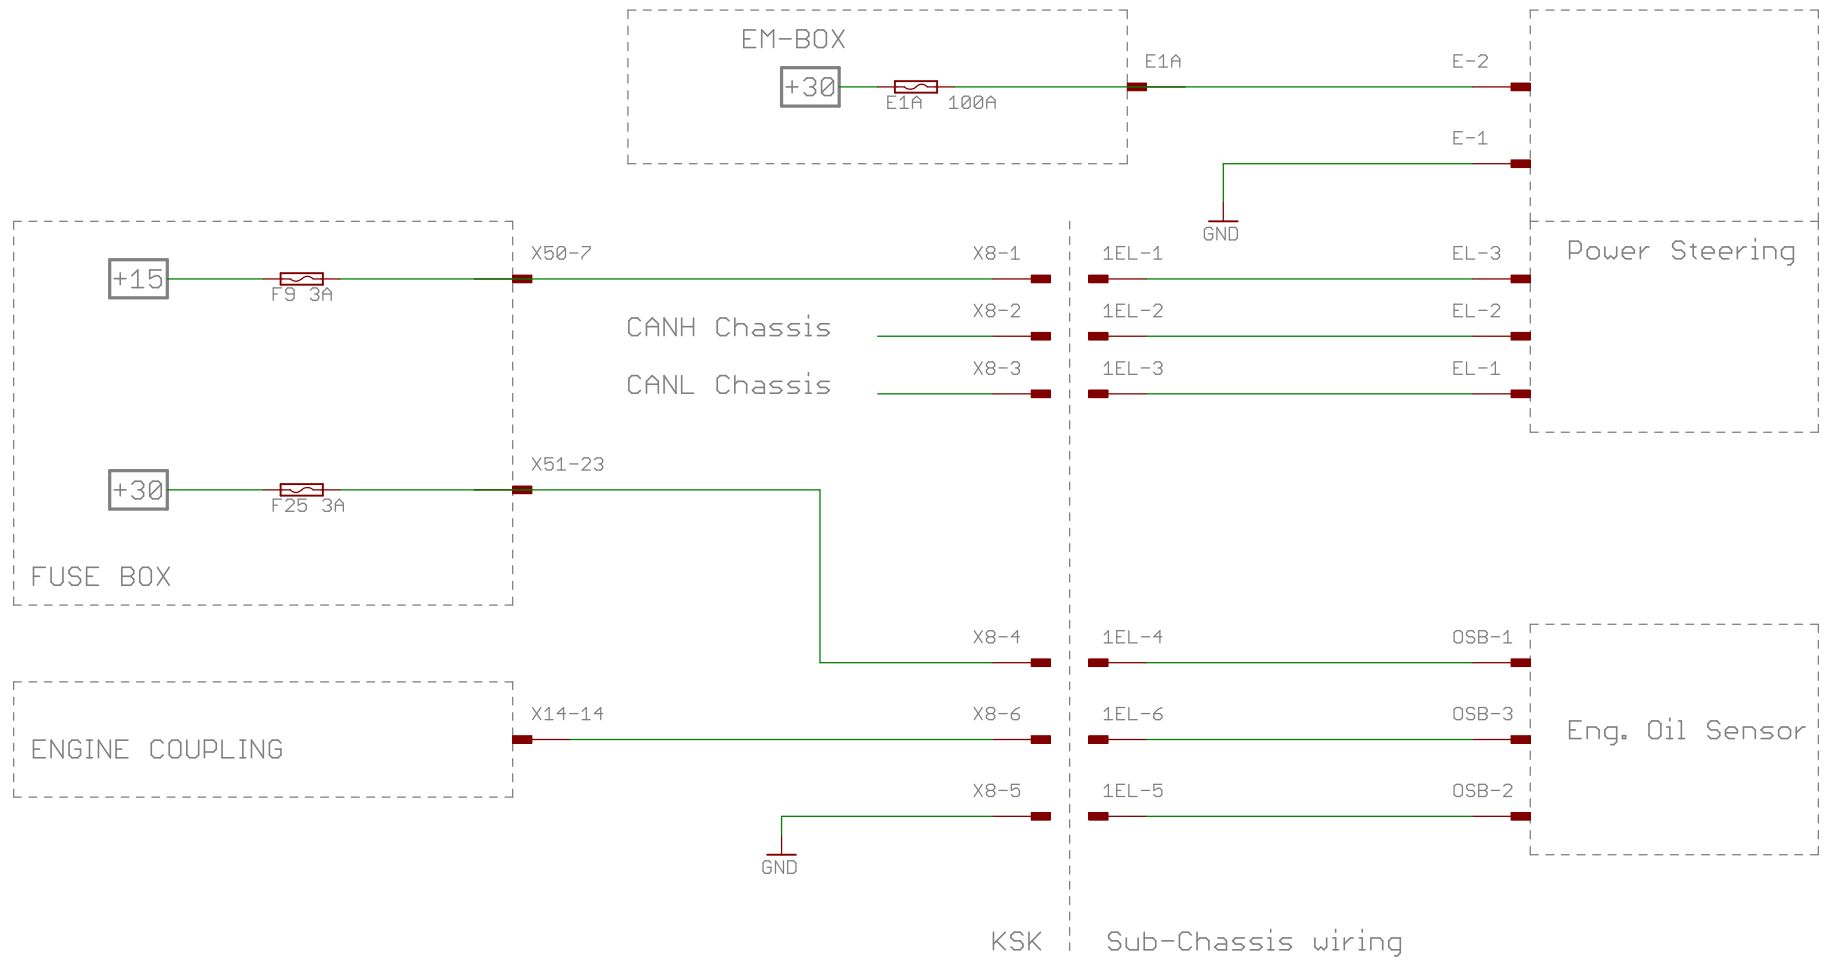

by THQtronic

TITLE: MK3_schematic_details

Document Number: ABS

REV:

Date: 02/06/2014 17:50:44

Sheet: 13/26

<h1>SEAT Sport</h1>		by THQtronic	
TITLE: MK3_schematic_details			
Document Number:		DSG	REV:
Date: 02/06/2014 17:50:44			Sheet: 14/26

<h1>SEAT Sport</h1>		
by THQtronic		
TITLE: MK3_schematic_details		
Document Number:	POWER STEERING	REV:
Date: 02/06/2014 17:50:44	Sheet: 15/26	

SEAT Sport

by THQtronic

TITLE: MK3_schematic_details

Document Number: DIFFERENTIAL