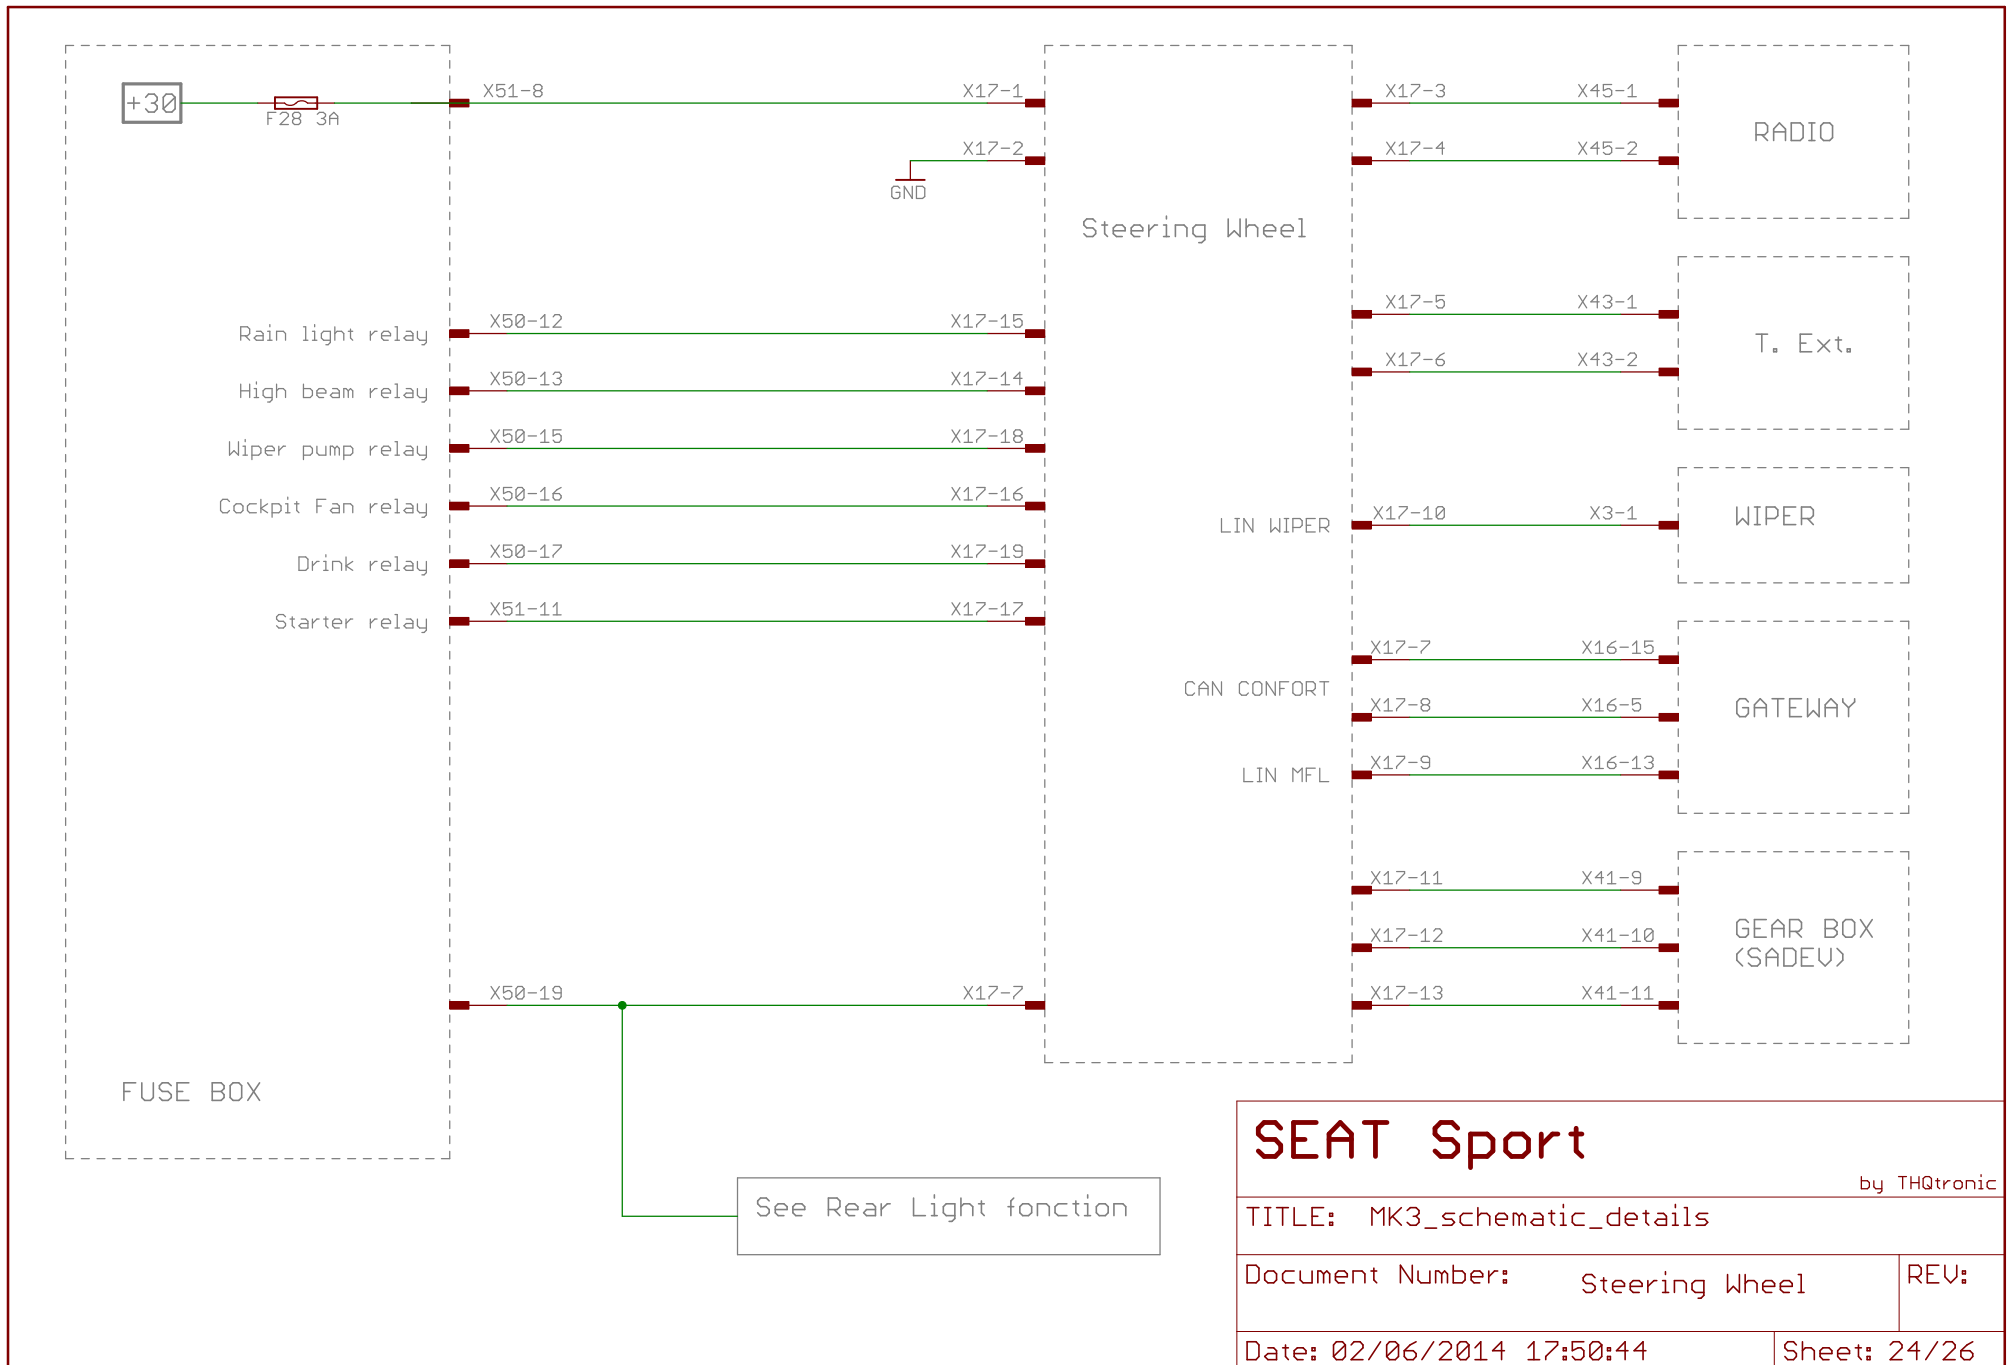

SEAT Sport		
by THQtronic		
TITLE: MK3_schematic_details		
Document Number:	Fuse Box - X51	REV:
Date: 02/06/2014 17:50:44	Sheet: 22/26	

SEAT Sport

by THQtronic

TITLE: MK3_schematic_details

Document Number: Auxiliar / Diagnostic

REV:

Date: 02/06/2014 17:50:44

Sheet: 23/26

<h1>SEAT Sport</h1>		by THQtronic
TITLE: MK3_schematic_details		
Document Number:	Steering Wheel	REV:
Date: 02/06/2014 17:50:44	Sheet: 24/26	

SEAT Sport

by THQtronic