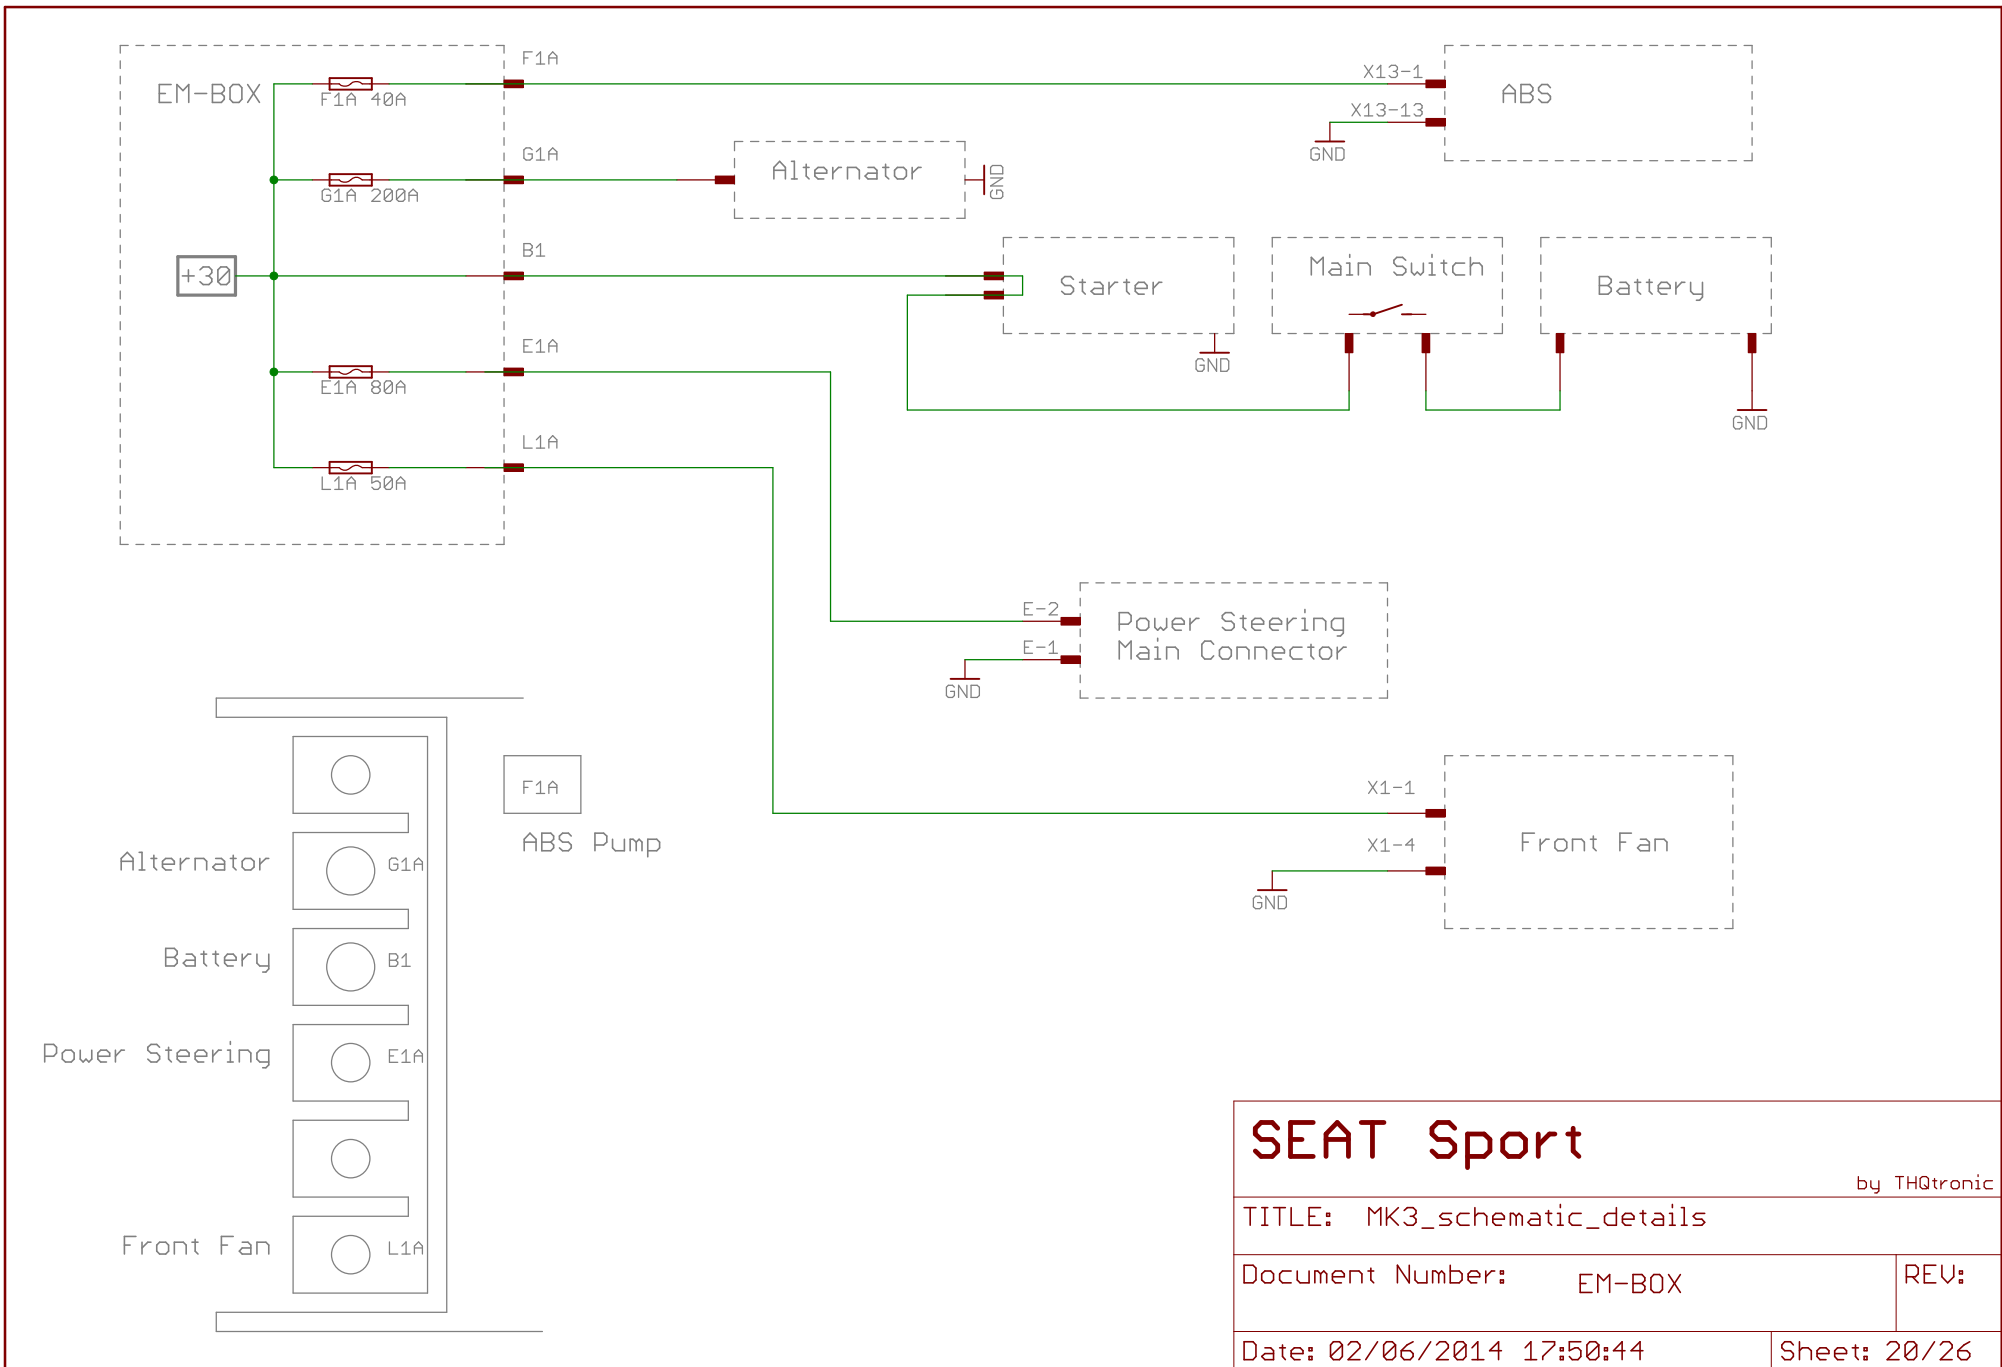

<h1>SEAT Sport</h1>		
by THQtronic		
TITLE: MK3_schematic_details		
Document Number:	POWER STEERING	REV:
Date: 02/06/2014 17:50:44	Sheet: 15/26	

SEAT Sport

by THQtronic

TITLE: MK3_schematic_details

Document Number: DIFFERENTIAL

REV:

Date: 02/06/2014 17:50:44

Sheet: 16/26

SEAT Sport		by THQtronic
TITLE: MK3_schematic_details		
Document Number: GATEWAY / BLACKBOX	REV:	
Date: 02/06/2014 17:50:44	Sheet: 17/26	

<h1>SEAT Sport</h1>		by THQtronic
TITLE: MK3_schematic_details		
Document Number:	Brake Light	REV:
Date: 02/06/2014 17:50:44	Sheet: 18/26	

SEAT Sport

by THQtronic

TITLE: MK3_schematic_details

Document Number: EM-BOX

REV:

Date: 02/06/2014 17:50:44

Sheet: 20/26

SEAT Sport		by THQtronic
TITLE: MK3_schematic_details		
Document Number:	Fuse Box - X50	REV:
Date: 02/06/2014 17:50:44	Sheet: 21/26	

REV:

Date: 02/06/2014 17:50:44

Sheet: 23/26

<h1>SEAT Sport</h1>		by THQtronic
TITLE: MK3_schematic_details		
Document Number:	Steering Wheel	REV:
Date: 02/06/2014 17:50:44	Sheet: 24/26	

SEAT Sport

by THQtronic