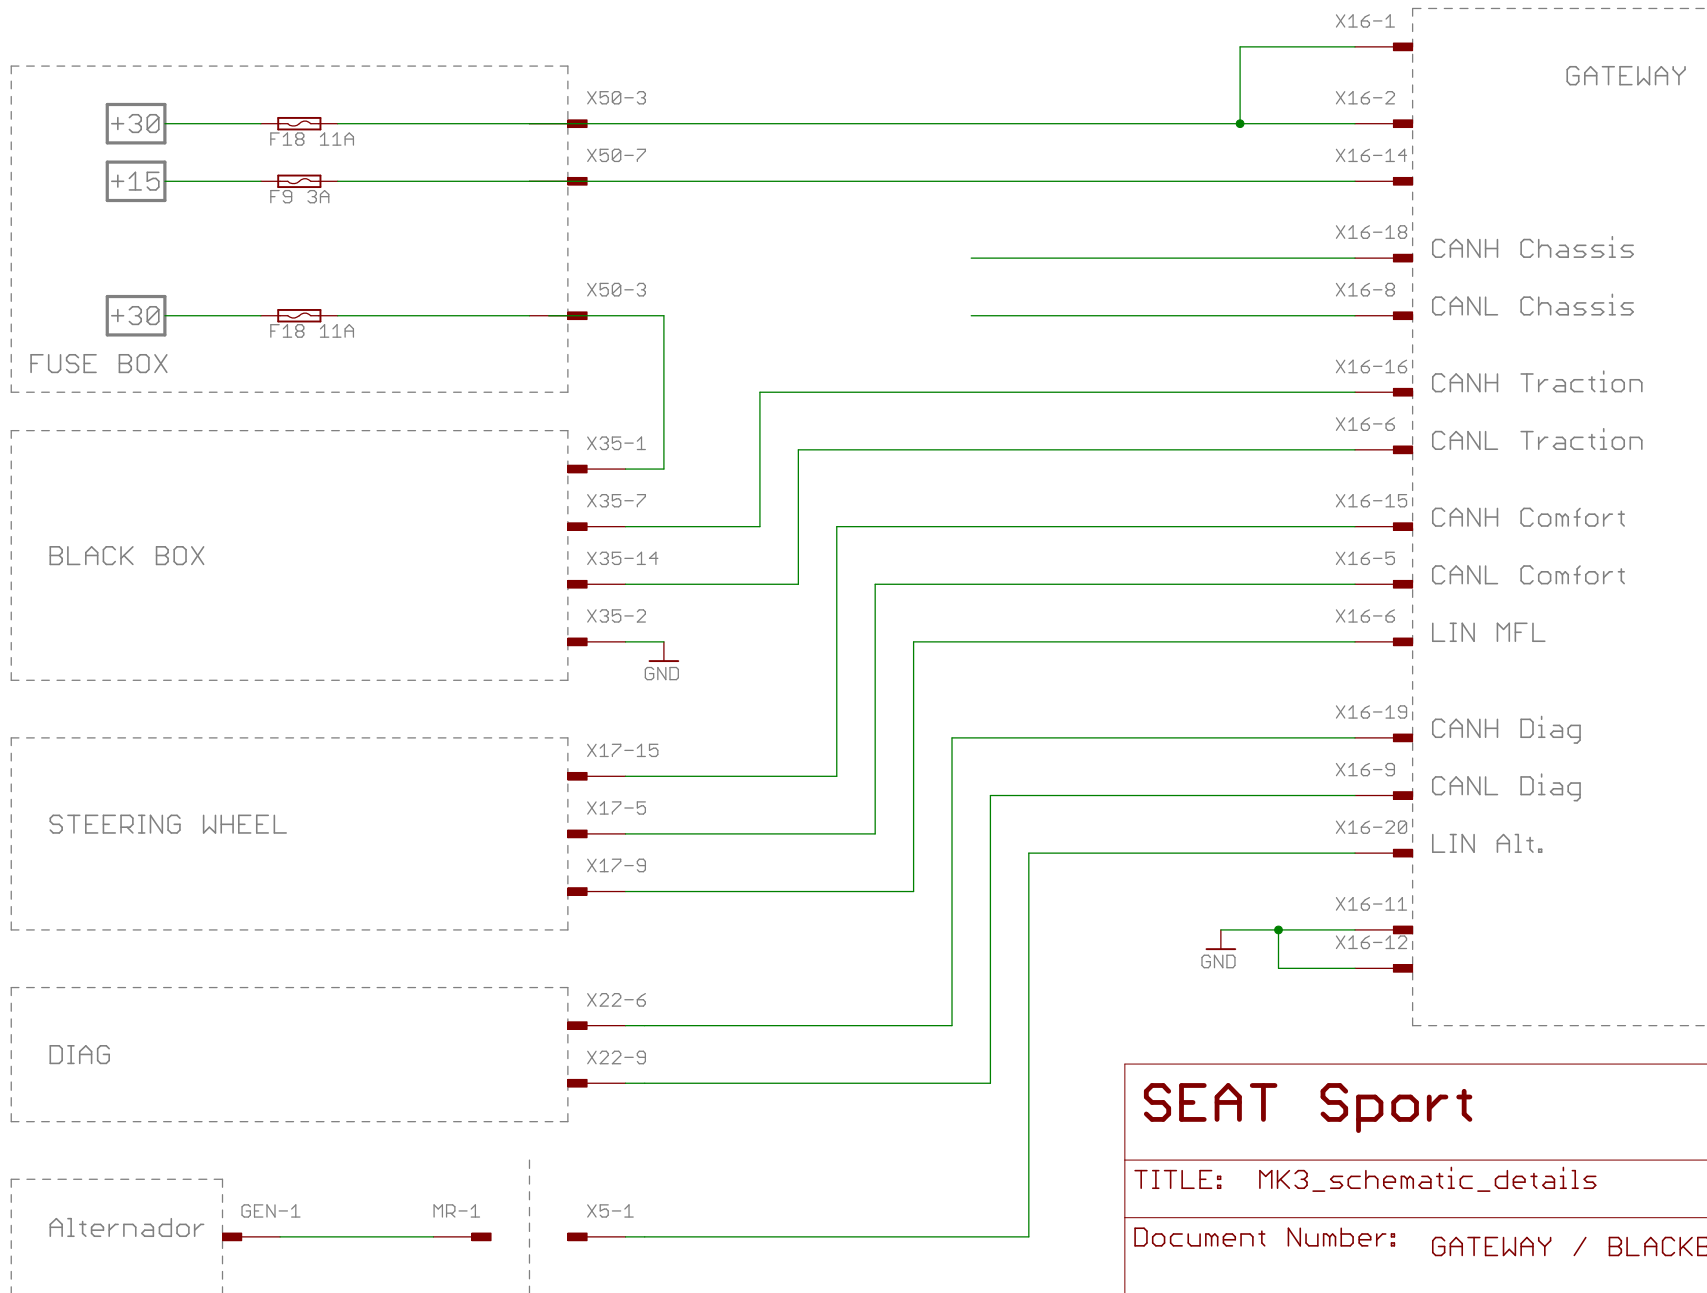

<h1>SEAT Sport</h1>		
by THQtronic		
TITLE: MK3_schematic_details		
Document Number:	POWER STEERING	REV:
Date: 02/06/2014 17:50:44	Sheet: 15/26	

SEAT Sport

by THQtronic

TITLE: MK3_schematic_details

Document Number: DIFFERENTIAL

REV:

Date: 02/06/2014 17:50:44

Sheet: 16/26

SEAT Sport		by THQtronic
TITLE: MK3_schematic_details		
Document Number: GATEWAY / BLACKBOX	REV:	
Date: 02/06/2014 17:50:44	Sheet: 17/26	

<h1>SEAT Sport</h1>		by THQtronic
TITLE: MK3_schematic_details		
Document Number:	Brake Light	REV:
Date: 02/06/2014 17:50:44	Sheet: 18/26	