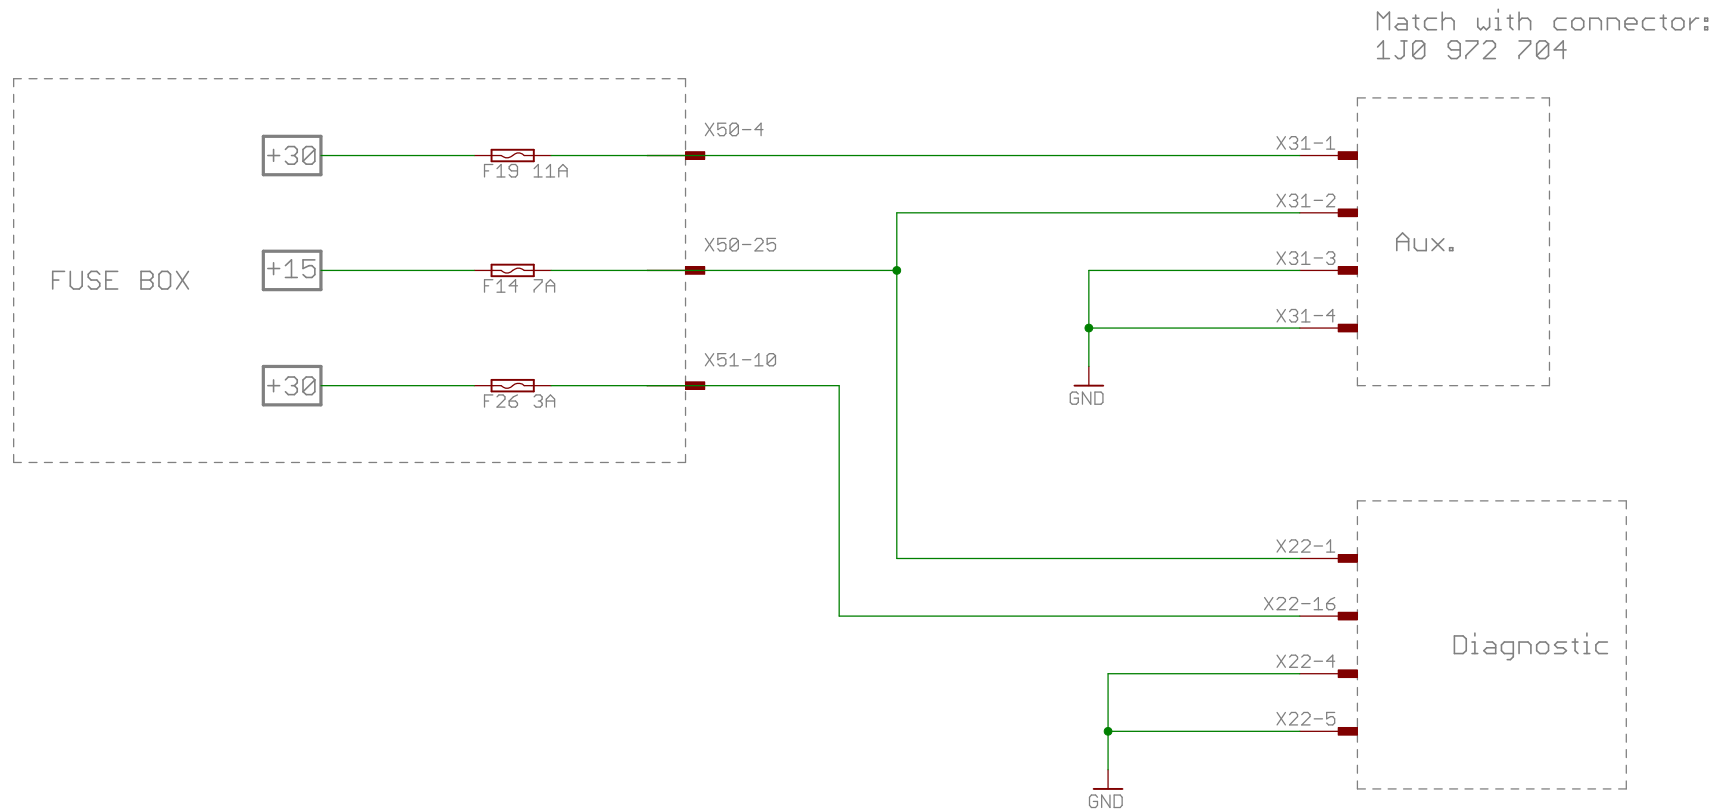

SEAT Sport

by THQtronic

TITLE: MK3_schematic_details

Document Number: EM-BOX

REV:

Date: 02/06/2014 17:50:44

Sheet: 20/26

SEAT Sport		by THQtronic
TITLE: MK3_schematic_details		
Document Number:	Fuse Box - X50	REV:
Date: 02/06/2014 17:50:44	Sheet: 21/26	

SEAT Sport		
by THQtronic		
TITLE: MK3_schematic_details		
Document Number:	Fuse Box - X51	REV:
Date: 02/06/2014 17:50:44	Sheet: 22/26	

SEAT Sport

by THQtronic

TITLE: MK3_schematic_details

Document Number: Auxiliar / Diagnostic