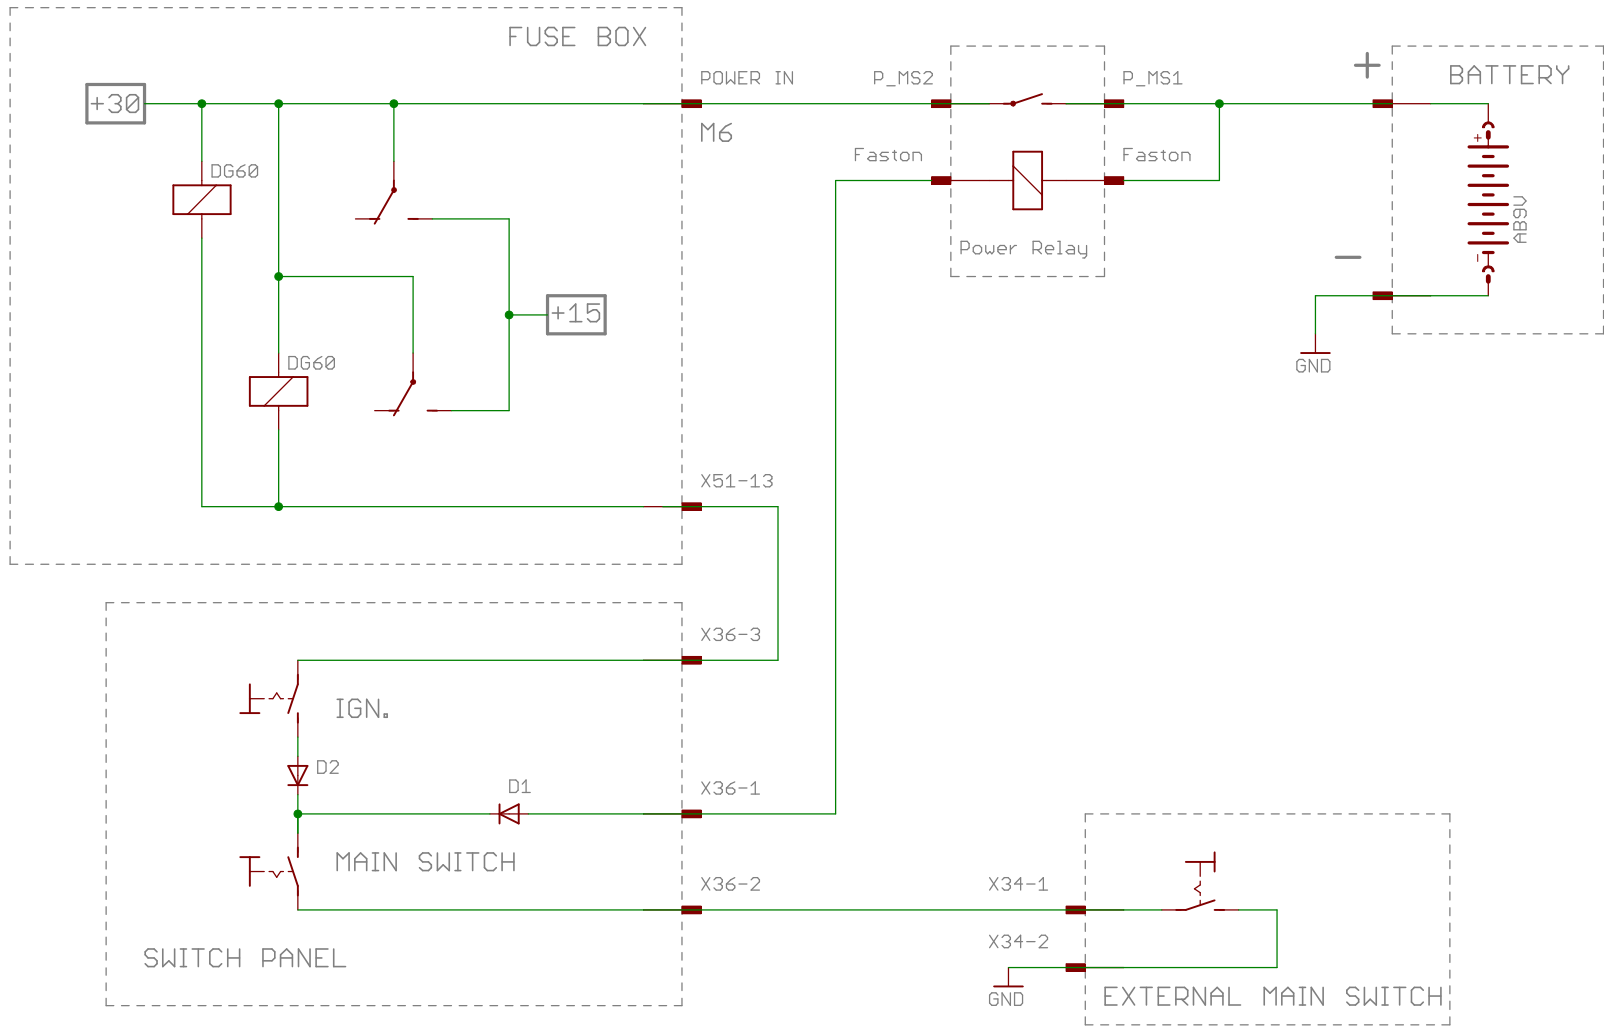

SEAT Sport

by THQtronic

TITLE: MK3_schematic_details

Document Number: MainSwitch / Ignition REV:

Date: 02/06/2014 17:50:44

Sheet: 7/26

SEAT Sport

by THQtronic