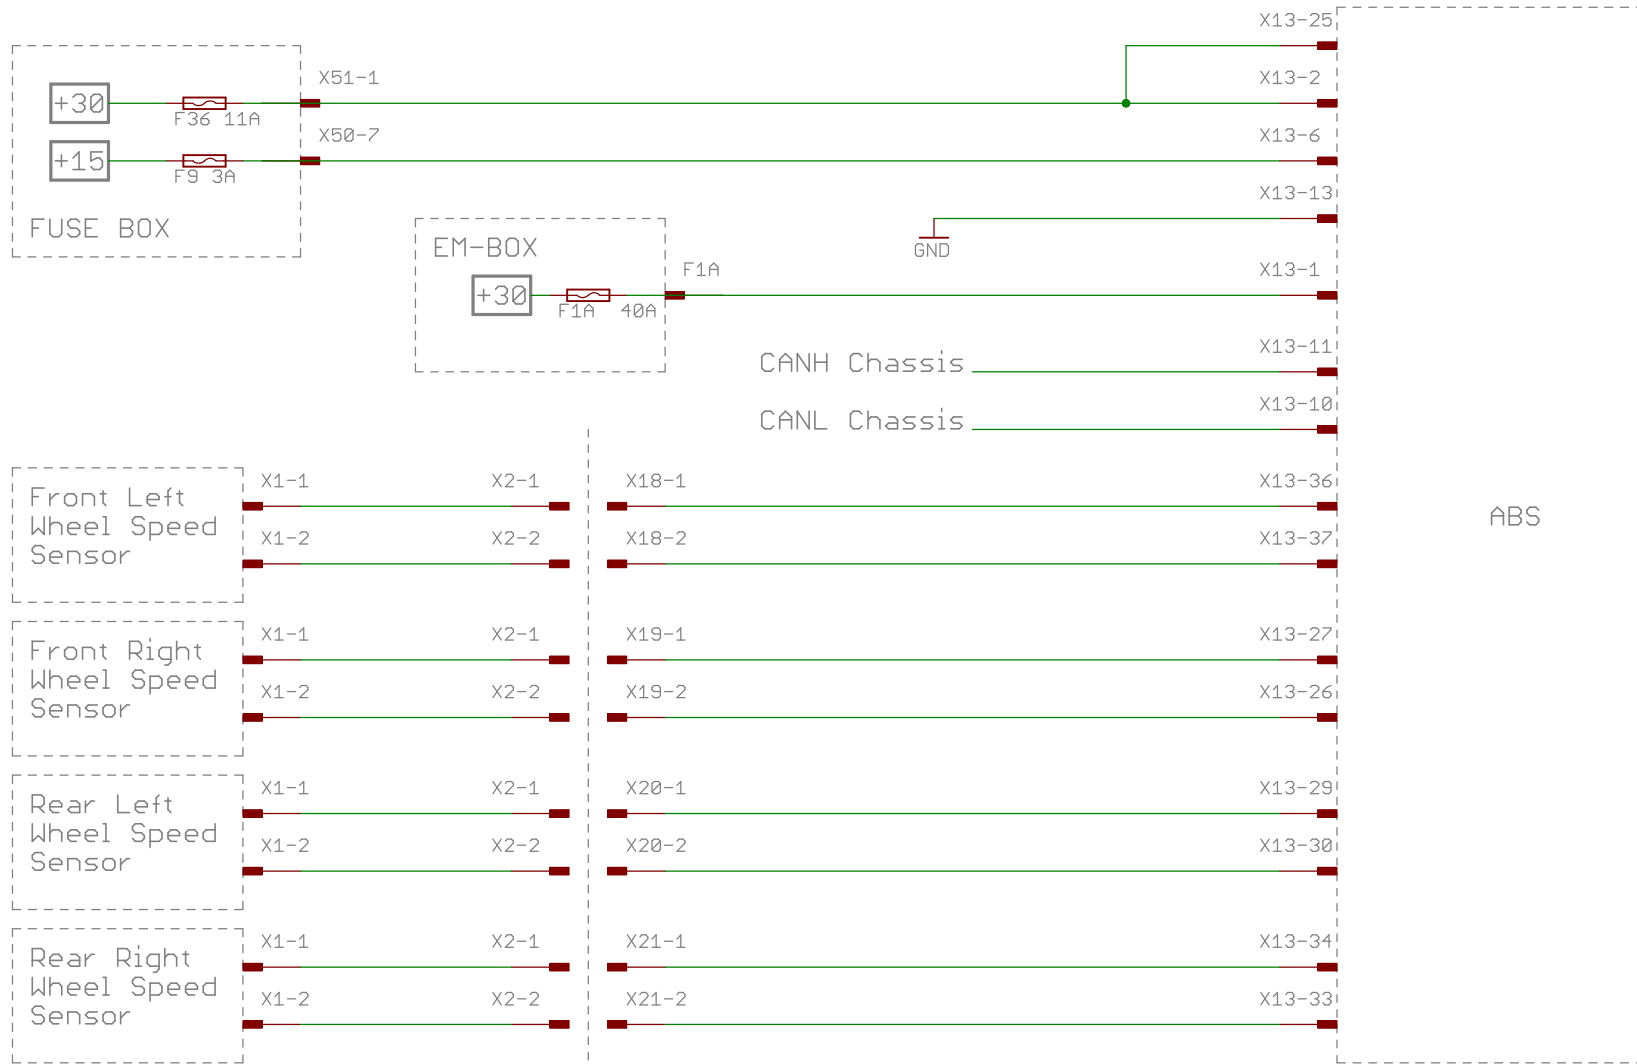

SEAT Sport

by THQtronic

TITLE: MK3_schematic_details

Document Number: Window

REV:

Date: 02/06/2014 17:50:44

Sheet: 12/26

SEAT Sport