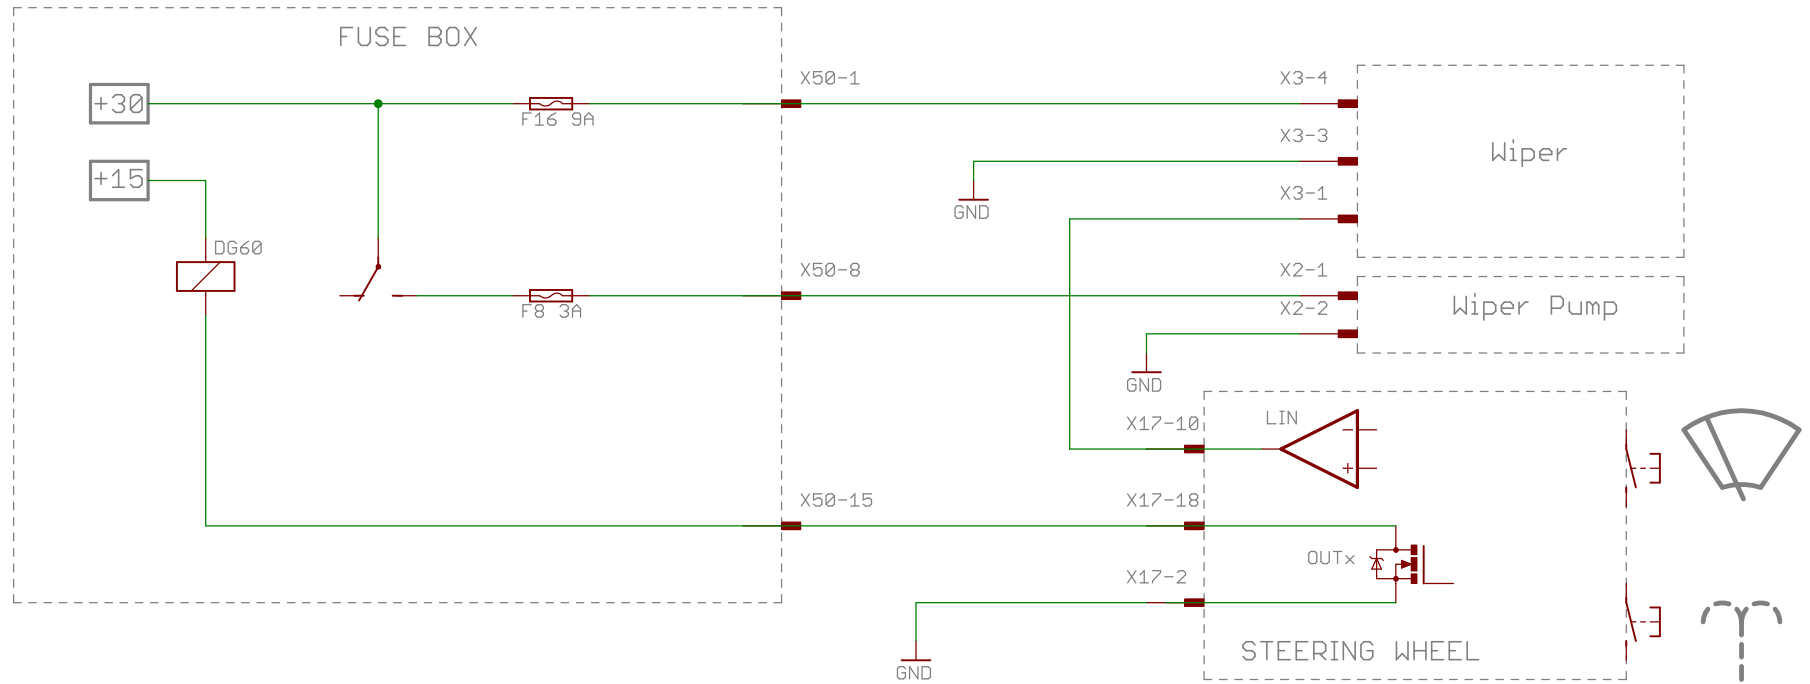

Date: 02/06/2014 17:50:44

Sheet: 2/26

SEAT Sport

by THQtronic

TITLE: MK3_schematic_details

Document Number: WIPER

REV:

Date: 02/06/2014 17:50:44