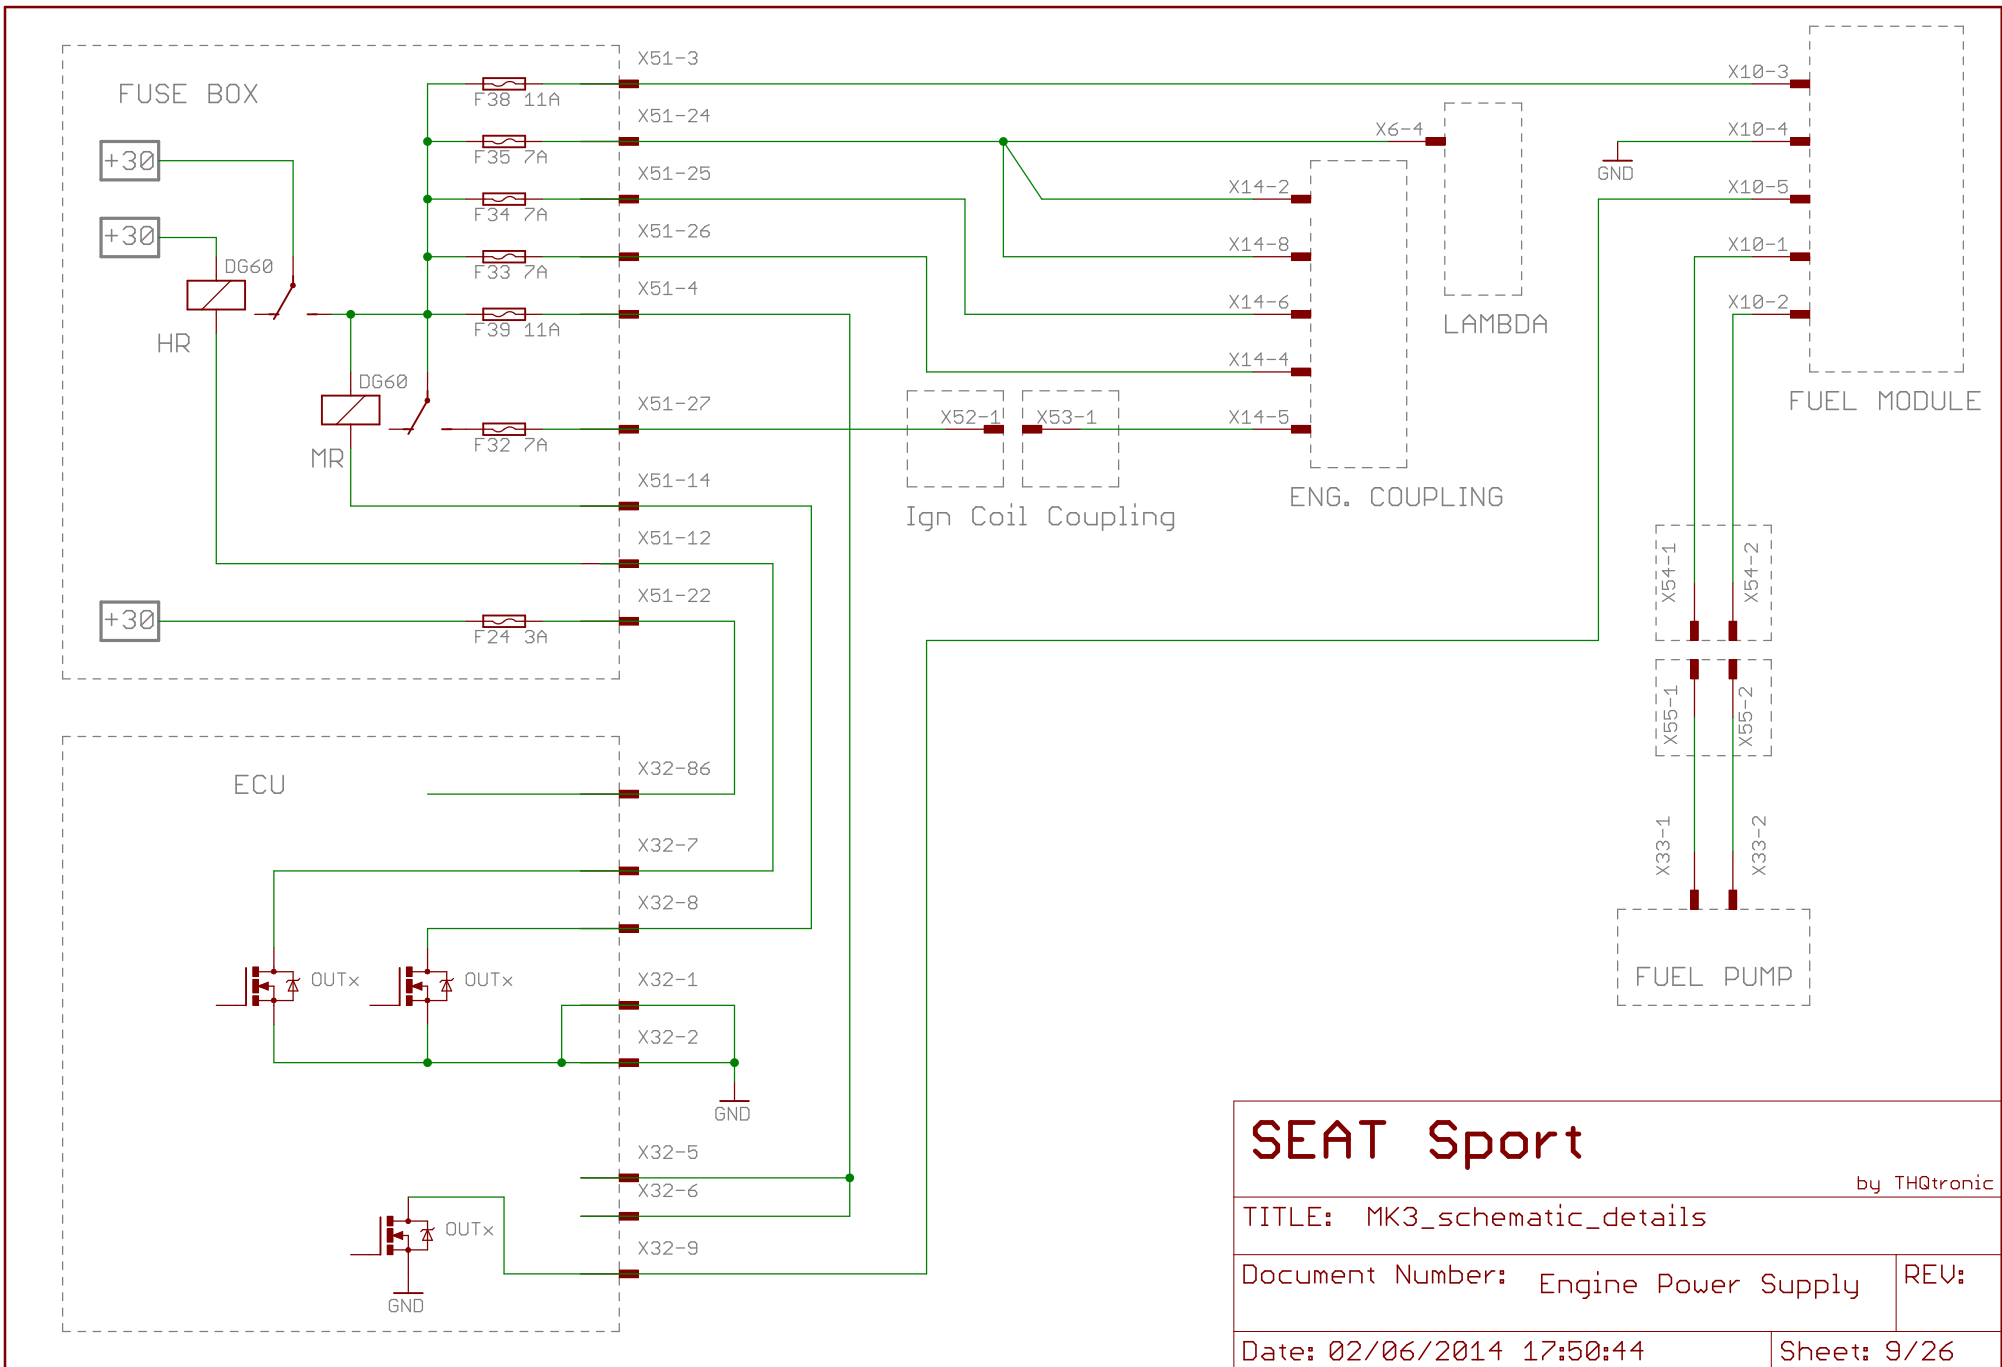

SEAT Sport

by THQtronic

TITLE: MK3_schematic_details

Document Number: MainSwitch / Ignition REV:

Date: 02/06/2014 17:50:44

Sheet: 7/26

SEAT Sport

by THQtronic

TITLE: MK3_schematic_details

Document Number: Turn and Day Light REV:

Date: 02/06/2014 17:50:44

Sheet: 8/26

SEAT Sport		by THQtronic
TITLE: MK3_schematic_details		
Document Number: Engine Power Supply	REV:	
Date: 02/06/2014 17:50:44	Sheet: 9/26	